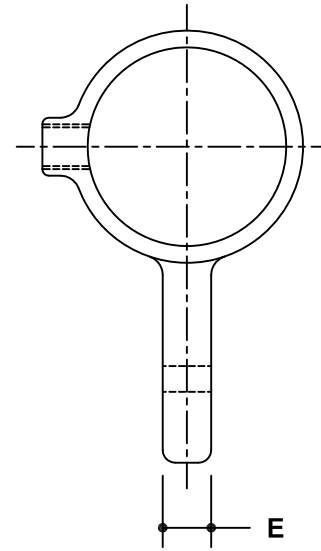

NOTE: DIMENSIONS LOCATED IN BOXES ARE COMMON  
SETBACK DIMENSIONS FOR EACH FITTING

## #17HM Hook Male

SCALE: HALF

ENGLISH UNITS (Inches)							
PIPE SIZE	A	B	C	D	E	F	G
1½"	1.93	1.50	2.25	0.50	0.47	4.19	0.38
1¼"	1.68	1.50	2.06	0.50	0.47	3.89	0.38

METRIC UNITS (mm)							
PIPE SIZE	A	B	C	D	E	F	G
1½"	49	38	57	13	12	106	9
1¼"	43	38	52	13	12	99	9