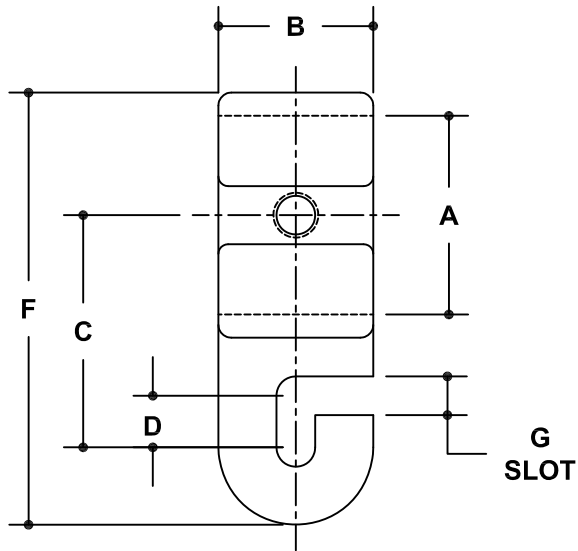

NOTE: DIMENSIONS LOCATED IN BOXES ARE COMMON  
SETBACK DIMENSIONS FOR EACH FITTING

## #17HM Hook Male

SCALE: HALF

ENGLISH UNITS (Inches)							
PIPE SIZE	A	B	C	D	E	F	G
1½"	1.93	1.50	2.25	0.50	0.47	4.19	0.38
1¼"	1.68	1.50	2.06	0.50	0.47	3.89	0.38

METRIC UNITS (mm)							
PIPE SIZE	A	B	C	D	E	F	G
1½"	49	38	57	13	12	106	9
1¼"	43	38	52	13	12	99	9