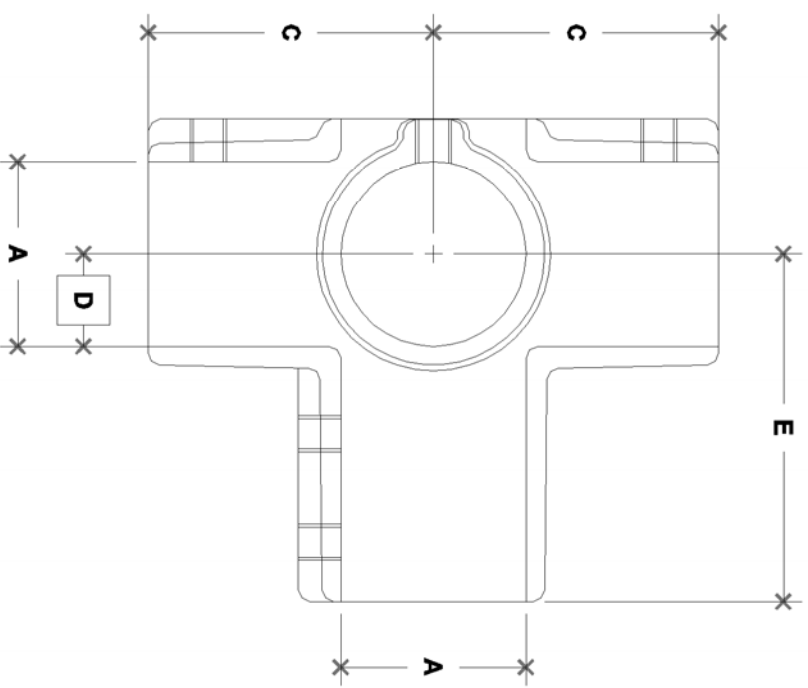

NOTE: DIMENSIONS LOCATED IN BOXES ARE COMMON
SETBACK DIMENSIONS FOR EACH FITTING

#106 Rackmaster Double Side Outlet Cross

SCALE: HALF

ENGLISH UNITS (Inches)						
PIPE SIZE	A	B	C	D	E	F
2"	2.40	6.91	3.45	1.25	3.45	
1 1/2"	1.93	5.94	3.97	1.00	3.63	
1 1/4"	1.68	5.19	2.59	0.88	3.00	
1"	1.34	4.35	2.17	0.69	2.84	
3/4"	1.07	3.56	1.78	0.56	2.34	

METRIC UNITS (mm)						
PIPE SIZE	A	B	C	D	E	F
2"	61	176	88	32	88	
1 1/2"	49	151	101	25	92	
1 1/4"	43	132	66	22	76	
1"	34	110	55	18	72	
3/4"	27	90	45	14	59	