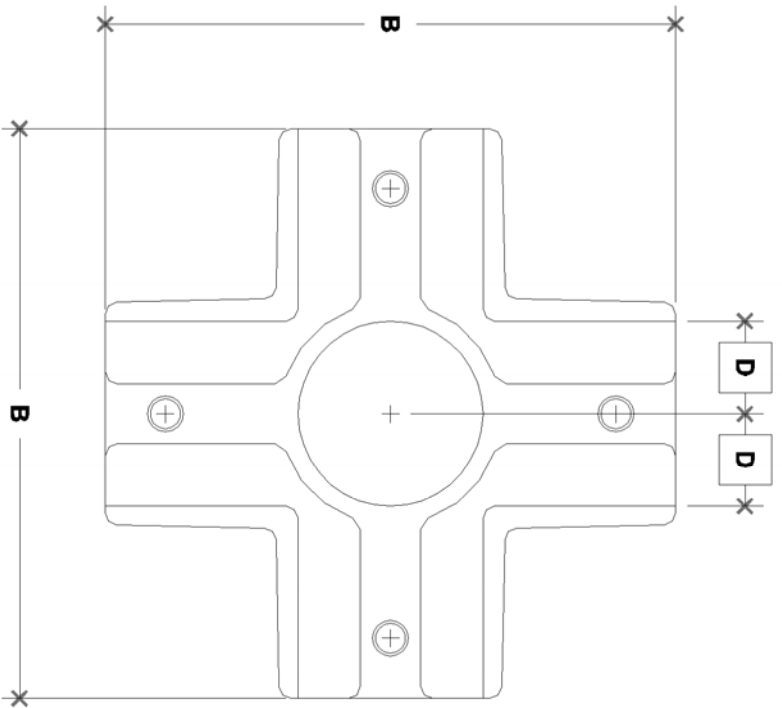

NOTE: DIMENSIONS LOCATED IN BOXES ARE COMMON
SETBACK DIMENSIONS FOR EACH FITTING

#106 Rackmaster Double Side Outlet Cross

SCALE: HALF

ENGLISH UNITS (Inches)						
PIPE SIZE	A	B	C	D	E	F
2"	2.40	6.91	3.45	1.25	3.45	
1 1/2"	1.93	5.94	3.97	1.00	3.63	
1 1/4"	1.68	5.19	2.59	0.88	3.00	
1"	1.34	4.35	2.17	0.69	2.84	
3/4"	1.07	3.56	1.78	0.56	2.34	

METRIC UNITS (mm)						
PIPE SIZE	A	B	C	D	E	F
2"	61	176	88	32	88	
1 1/2"	49	151	101	25	92	
1 1/4"	43	132	66	22	76	
1"	34	110	55	18	72	
3/4"	27	90	45	14	59	