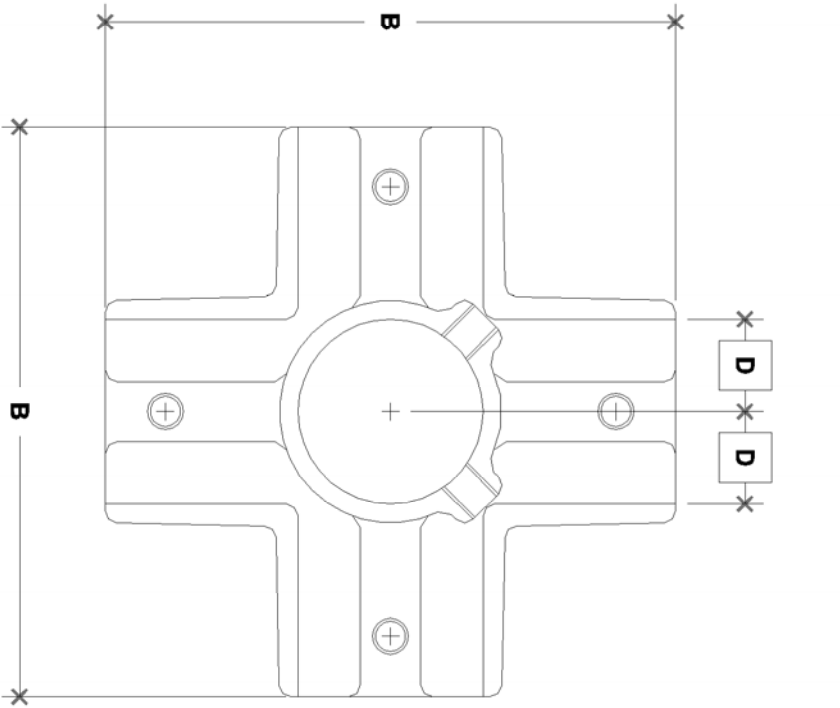

NOTE: DIMENSIONS LOCATED IN BOXES ARE COMMON
 SETBACK DIMENSIONS FOR EACH FITTING

#106E Rackmaster Double Side Outlet Cross-E

SCALE: HALF

ENGLISH UNITS (Inches)						
PIPE SIZE	A	B	C	D	E	F
1½"	1.93	5.94	3.97	1.00	3.56	
1¼"	1.68	5.19	2.59	0.88	3.22	
1"	1.34	4.35	2.17	0.69	-	

METRIC UNITS (mm)						
PIPE SIZE	A	B	C	D	E	F
1½"	49	151	101	25	90	
1¼"	43	132	66	22	82	
1"	34	110	55	18	-	