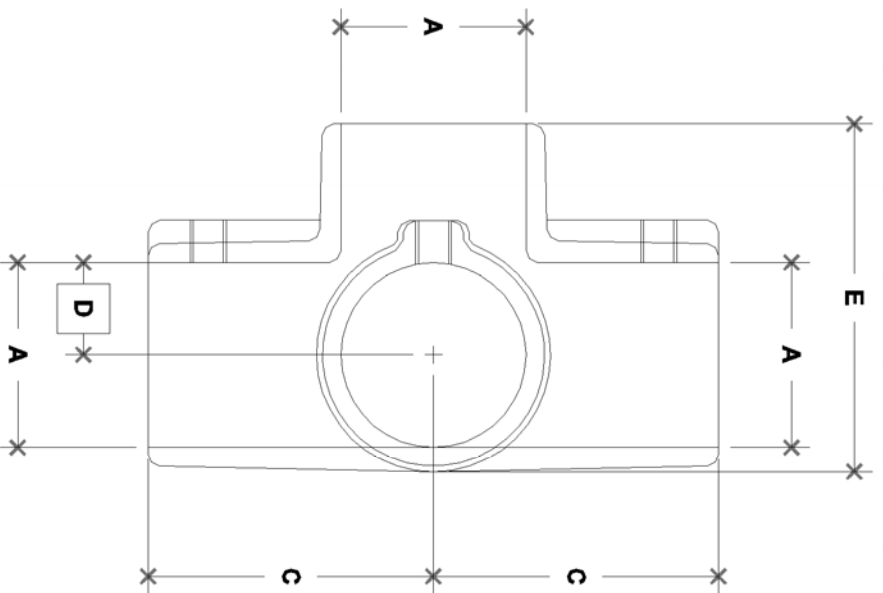

NOTE: DIMENSIONS LOCATED IN BOXES ARE COMMON
 SETBACK DIMENSIONS FOR EACH FITTING

#106E Rackmaster Double Side Outlet Cross-E

SCALE: HALF

ENGLISH UNITS (Inches)						
PIPE SIZE	A	B	C	D	E	F
1½"	1.93	5.94	3.97	1.00	3.56	
1¼"	1.68	5.19	2.59	0.88	3.22	
1"	1.34	4.35	2.17	0.69	-	

METRIC UNITS (mm)						
PIPE SIZE	A	B	C	D	E	F
1½"	49	151	101	25	90	
1¼"	43	132	66	22	82	
1"	34	110	55	18	-	