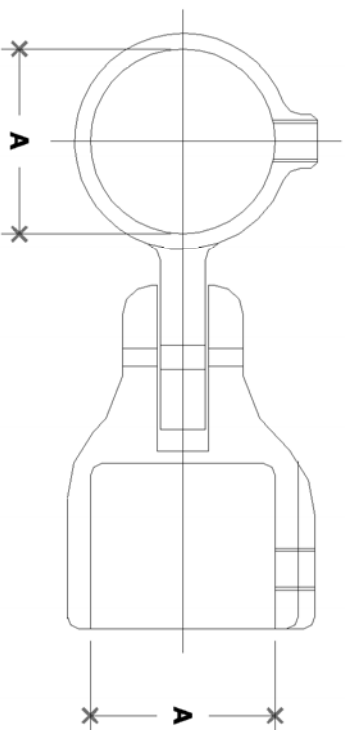

NOTE: DIMENSIONS LOCATED IN BOXES ARE COMMON
SETBACK DIMENSIONS FOR EACH FITTING

#17 Adjustable Elbow or Tee Assembly

SCALE: HALF

ENGLISH UNITS (Inches)						
PIPE SIZE	A	B	C	D	E	F
1½"	1.93	2.75	2.25	1.11	1.73	
1¼"	1.68	2.38	2.06	1.13	1.44	

METRIC UNITS (mm)						
PIPE SIZE	A	B	C	D	E	F
1½"	49	70	57	28	44	
1¼"	43	60	52	29	37	