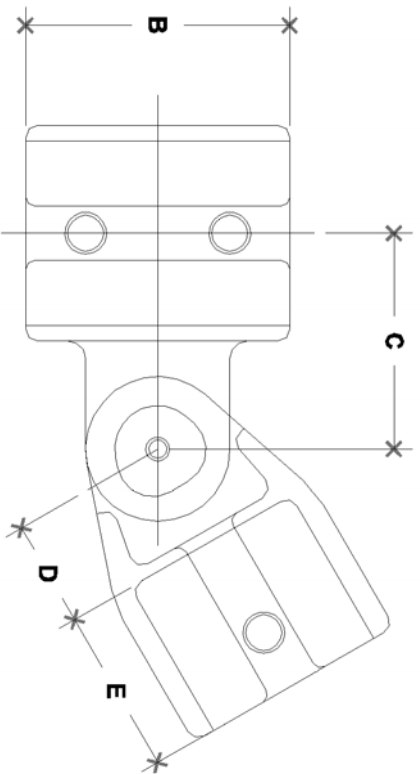

NOTE: DIMENSIONS LOCATED IN BOXES ARE COMMON
SETBACK DIMENSIONS FOR EACH FITTING

#17 Adjustable Elbow or Tee Assembly

SCALE: HALF

ENGLISH UNITS (Inches)						
PIPE SIZE	A	B	C	D	E	F
1½"	1.93	2.75	2.25	1.11	1.73	
1¼"	1.68	2.38	2.06	1.13	1.44	

METRIC UNITS (mm)						
PIPE SIZE	A	B	C	D	E	F
1½"	49	70	57	28	44	
1¼"	43	60	52	29	37	