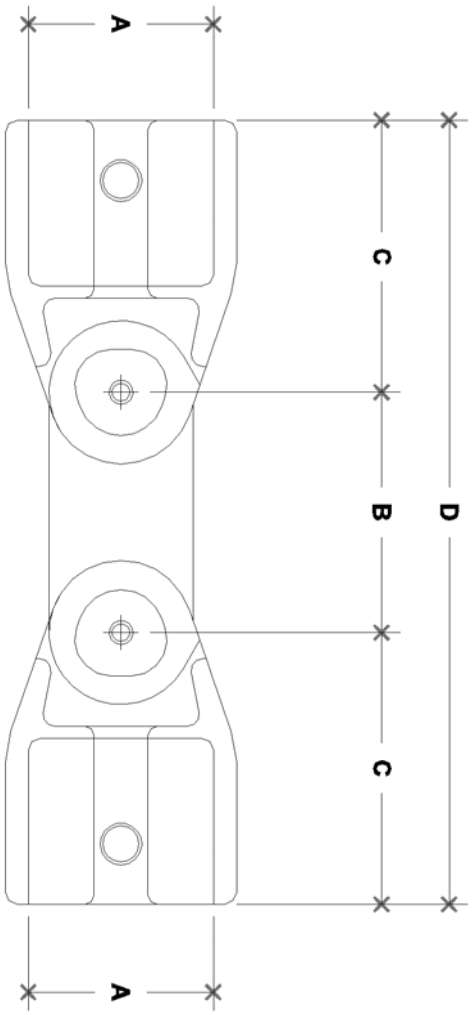

NOTE: DIMENSIONS LOCATED IN BOXES ARE COMMON  
SETBACK DIMENSIONS FOR EACH FITTING

## #17A Adjustable Elbow (180°)

SCALE: HALF

ENGLISH UNITS (Inches)							
PIPE SIZE	A	B	C	D	E	F	G
1½"	1.93	2.50	2.83	8.17			
1¼"	1.68	2.50	2.65	7.80			
1"	1.34	2.50	2.00	6.50			
¾"	1.07	2.50	1.94	6.38			

METRIC UNITS (mm)							
PIPE SIZE	A	B	C	D	E	F	G
1½"	49	64	72	208			
1¼"	43	64	67	198			
1"	34	64	51	165			
¾"	27	64	49	162			