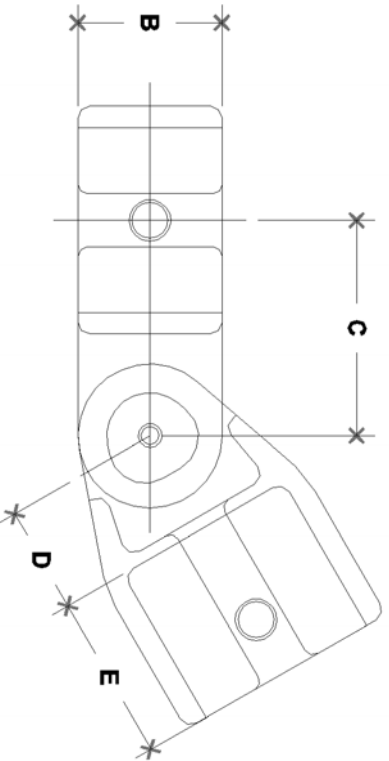

NOTE: DIMENSIONS LOCATED IN BOXES ARE COMMON  
SETBACK DIMENSIONS FOR EACH FITTING

## #17E Adjustable Elbow or Tee Assembly

SCALE: HALF

ENGLISH UNITS (Inches)						
PIPE SIZE	A	B	C	D	E	F
1 1/2"	1.93	1.50	2.25	1.11	1.73	
1 1/4"	1.68	1.50	2.06	1.13	1.44	

METRIC UNITS (mm)						
PIPE SIZE	A	B	C	D	E	F
1 1/2"	48	38	57	28	44	
1 1/4"	43	38	42	29	37	