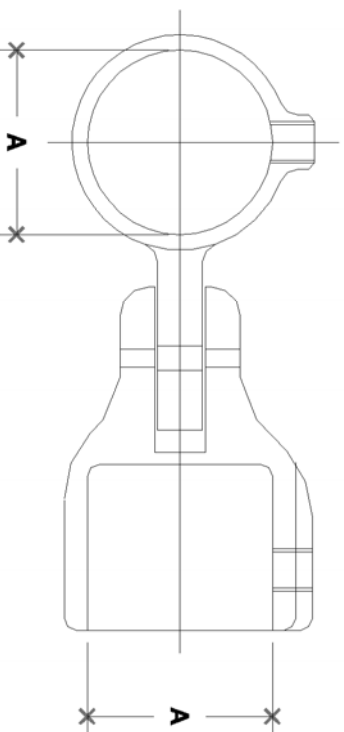

NOTE: DIMENSIONS LOCATED IN BOXES ARE COMMON  
SETBACK DIMENSIONS FOR EACH FITTING

## #17E Adjustable Elbow or Tee Assembly

SCALE: HALF

ENGLISH UNITS (Inches)						
PIPE SIZE	A	B	C	D	E	F
1 1/2"	1.93	1.50	2.25	1.11	1.73	
1 1/4"	1.68	1.50	2.06	1.13	1.44	

METRIC UNITS (mm)						
PIPE SIZE	A	B	C	D	E	F
1 1/2"	48	38	57	28	44	
1 1/4"	43	38	42	29	37	