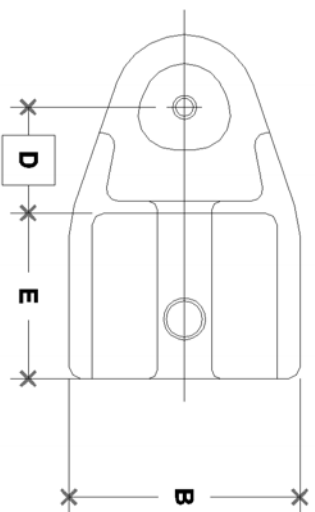

NOTE: DIMENSIONS LOCATED IN BOXES ARE COMMON  
SETBACK DIMENSIONS FOR EACH FITTING

## #17F Adjustable Elbow or Tee Femaleale Body

SCALE: HALF

ENGLISH UNITS (Inches)						
PIPE SIZE	A	B	C	D	E	F
2"	2.40	2.88		1.13	2.13	
1½"	1.93	2.41		1.11	1.73	
1¼"	1.68	2.12		1.13	1.44	
1"	1.34	1.78		0.80	1.20	
¾"	1.07	1.41		0.41	0.41	

METRIC UNITS (mm)						
PIPE SIZE	A	B	C	D	E	F
2"	61	73		29	54	
1½"	49	61		28	44	
1¼"	43	54		29	37	
1"	34	45		20	30	
¾"	27	36		10	10	