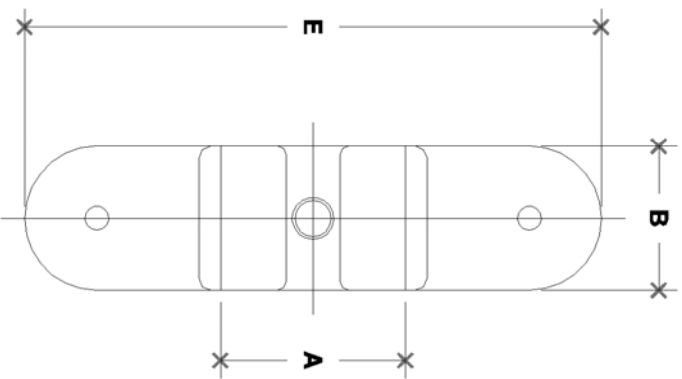

NOTE: DIMENSIONS LOCATED IN BOXES ARE COMMON
 SETBACK DIMENSIONS FOR EACH FITTING

#19EM Adjustable Cross Male Body-E

SCALE: HALF

ENGLISH UNITS (Inches)						
PIPE SIZE	A	B	C	D	E	F
1 1/2"	1.93	1.50	2.25	0.47	6.00	

METRIC UNITS (mm)						
PIPE SIZE	A	B	C	D	E	F
1 1/2"	49	38	57	12	152	