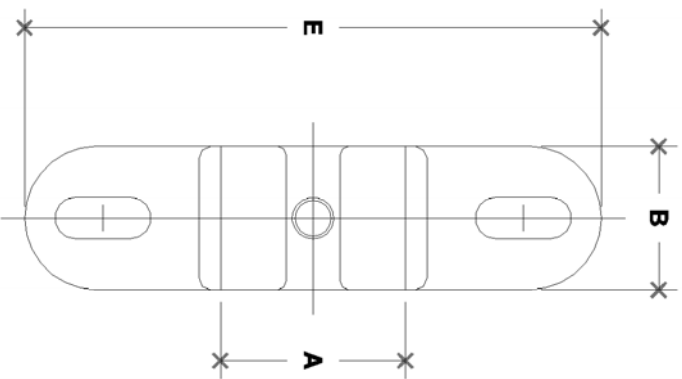

NOTE: DIMENSIONS LOCATED IN BOXES ARE COMMON
 SETBACK DIMENSIONS FOR EACH FITTING

#19EMO Adjustable Cross Male Body-E/Oval Slot

SCALE: HALF

ENGLISH UNITS (Inches)						
PIPE SIZE	A	B	C	D	E	F
1 1/2"	1.93	1.50	2.25	0.47	6.00	

METRIC UNITS (mm)						
PIPE SIZE	A	B	C	D	E	F
1 1/2"	49	38	57	12	152	