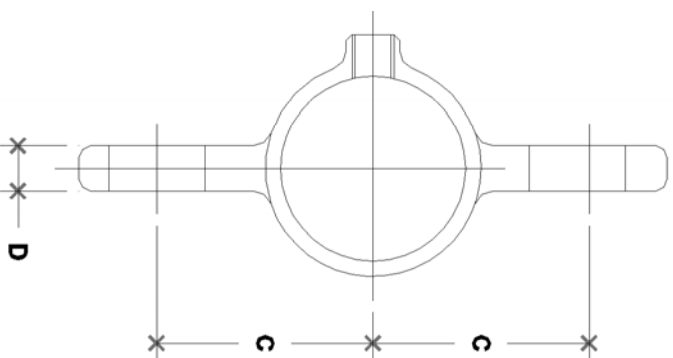

NOTE: DIMENSIONS LOCATED IN BOXES ARE COMMON
 SETBACK DIMENSIONS FOR EACH FITTING

#19EMO Adjustable Cross Male Body-E/Oval Slot

SCALE: HALF

ENGLISH UNITS (Inches)						
PIPE SIZE	A	B	C	D	E	F
1 1/2"	1.93	1.50	2.25	0.47	6.00	

METRIC UNITS (mm)						
PIPE SIZE	A	B	C	D	E	F
1 1/2"	49	38	57	12	152	