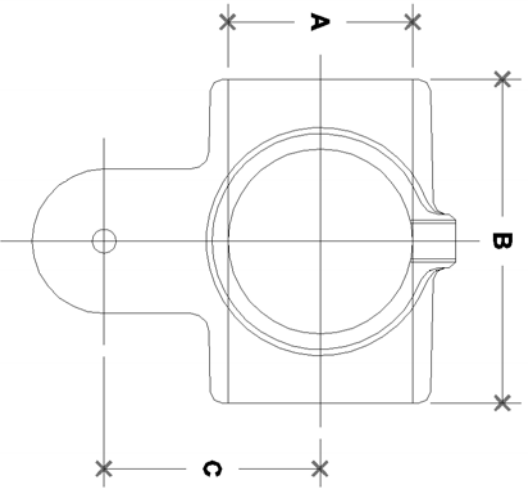

NOTE: DIMENSIONS LOCATED IN BOXES ARE COMMON
 SETBACK DIMENSIONS FOR EACH FITTING

#25M Side Outlet Adjustable Elbow or Tee Male Body

SCALE: HALF

ENGLISH UNITS (Inches)							
PIPE SIZE	A	B	C	D	E	F	G
1½"	1.93	3.38	2.25	0.47			
1¼"	1.68	2.75	1.94	0.47			
1"	1.34	2.38	1.63	0.47			
¾"	1.07	2.00	1.31	0.47			

METRIC UNITS (mm)							
PIPE SIZE	A	B	C	D	E	F	G
1½"	49	86	57	12			
1¼"	43	70	49	12			
1"	34	60	41	12			
¾"	27	51	33	12			