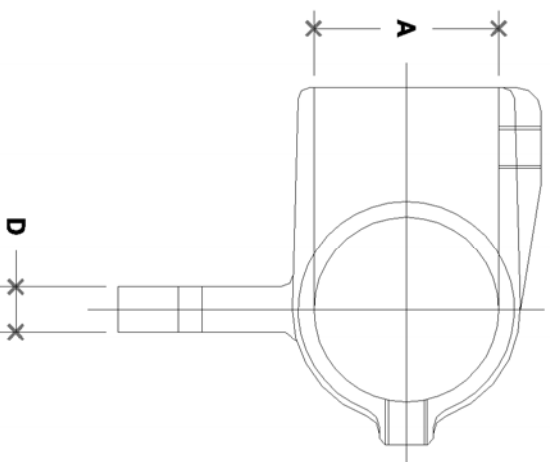

NOTE: DIMENSIONS LOCATED IN BOXES ARE COMMON
 SETBACK DIMENSIONS FOR EACH FITTING

#25M Side Outlet Adjustable Elbow or Tee Male Body

SCALE: HALF

ENGLISH UNITS (Inches)							
PIPE SIZE	A	B	C	D	E	F	G
1½"	1.93	3.38	2.25	0.47			
1¼"	1.68	2.75	1.94	0.47			
1"	1.34	2.38	1.63	0.47			
¾"	1.07	2.00	1.31	0.47			

METRIC UNITS (mm)							
PIPE SIZE	A	B	C	D	E	F	G
1½"	49	86	57	12			
1¼"	43	70	49	12			
1"	34	60	41	12			
¾"	27	51	33	12			