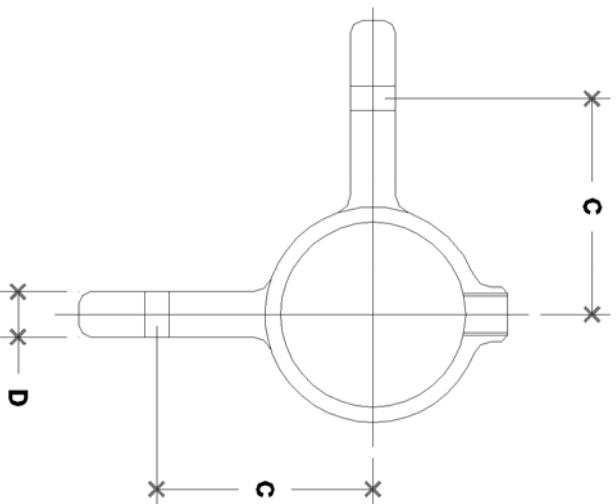

NOTE: DIMENSIONS LOCATED IN BOXES ARE COMMON
 SETBACK DIMENSIONS FOR EACH FITTING

#27EM Double Adjustable Side Outlet Tee-E Male Body

SCALE: HALF

ENGLISH UNITS (Inches)							
PIPE SIZE	A	B	C	D	E	F	G
1 1/2"	1.93	1.50	2.25	0.47			

METRIC UNITS (mm)							
PIPE SIZE	A	B	C	D	E	F	G
1 1/2"	49	38	57	12			