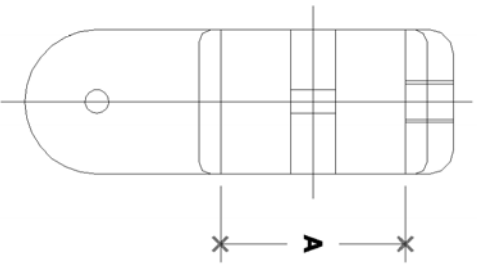

NOTE: DIMENSIONS LOCATED IN BOXES ARE COMMON
 SETBACK DIMENSIONS FOR EACH FITTING

#27EM Double Adjustable Side Outlet Tee-E Male Body

SCALE: HALF

ENGLISH UNITS (Inches)							
PIPE SIZE	A	B	C	D	E	F	G
1 1/2"	1.93	1.50	2.25	0.47			

METRIC UNITS (mm)							
PIPE SIZE	A	B	C	D	E	F	G
1 1/2"	49	38	57	12			