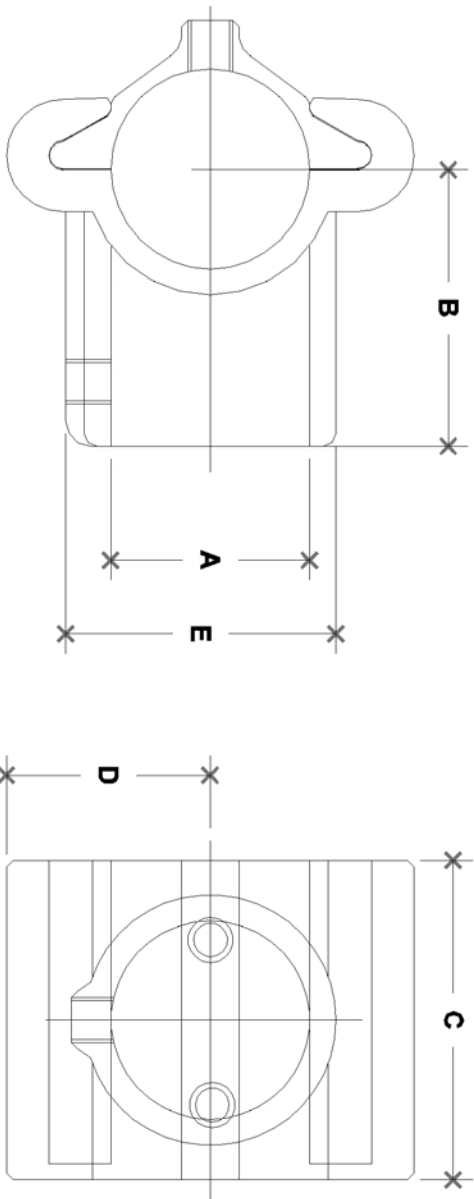

NOTE: DIMENSIONS LOCATED IN BOXES ARE COMMON
 SETBACK DIMENSIONS FOR EACH FITTING

#2S Modular Tee

SCALE: HALF

ENGLISH UNITS (Inches)

PIPE SIZE	A	B	C	D	E	F	G
2"	-	-	-	-	-	-	-
1½"	1.93	2.68	3.10	1.97	2.62	-	-
1¼"	-	-	-	-	-	-	-
1"	-	-	-	-	-	-	-
¾"	-	-	-	-	-	-	-

METRIC UNITS (mm)

PIPE SIZE	A	B	C	D	E	F	G
2"	-	-	-	-	-	-	-
1½"	49	68	79	50	67	-	-
1¼"	-	-	-	-	-	-	-
1"	-	-	-	-	-	-	-
¾"	-	-	-	-	-	-	-