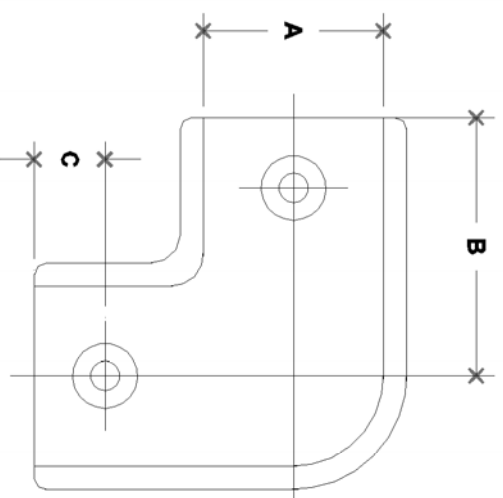

NOTE: DIMENSIONS LOCATED IN BOXES ARE COMMON
 SETBACK DIMENSIONS FOR EACH FITTING

#300 Mend-A-Rail Elbow

SCALE: HALF

ENGLISH UNITS (Inches)

PIPE SIZE	A	B	C	D	E	F	G
2"	-	-	-	-	-	-	-
1 1/2"	1.93	2.75	1.50	-	-	-	-
1 1/4"	-	-	-	-	-	-	-
1"	-	-	-	-	-	-	-
3/4"	-	-	-	-	-	-	-

METRIC UNITS (mm)

PIPE SIZE	A	B	C	D	E	F	G
2"	-	-	-	-	-	-	-
1 1/2"	49	69	38	-	-	-	-
1 1/4"	-	-	-	-	-	-	-
1"	-	-	-	-	-	-	-
3/4"	-	-	-	-	-	-	-