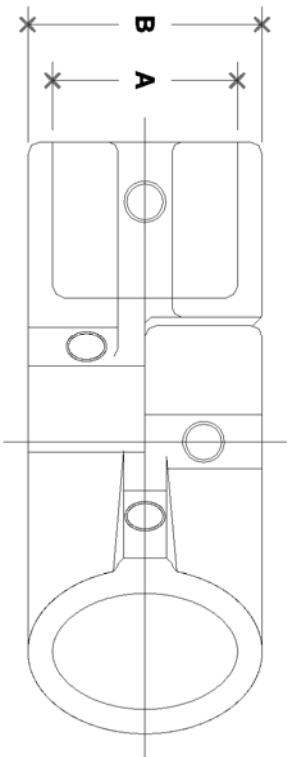

NOTE: DIMENSIONS LOCATED IN BOXES ARE COMMON
SETBACK DIMENSIONS FOR EACH FITTING

#30C Nu-Rail Adjustable Swivel

SCALE: HALF

ENGLISH UNITS (Inches)						
PIPE SIZE	A	B	C	D	E	F
2"	2.40	2.94	4.97	1.75	1.75	
1½"	1.93	2.44	4.38	1.50	1.63	
1¼"	1.68	2.13	3.88	1.34	1.44	

METRIC UNITS (mm)						
PIPE SIZE	A	B	C	D	E	F
2"	61	75	126	44	44	
1½"	49	62	111	38	41	
1¼"	43	54	99	34	37	