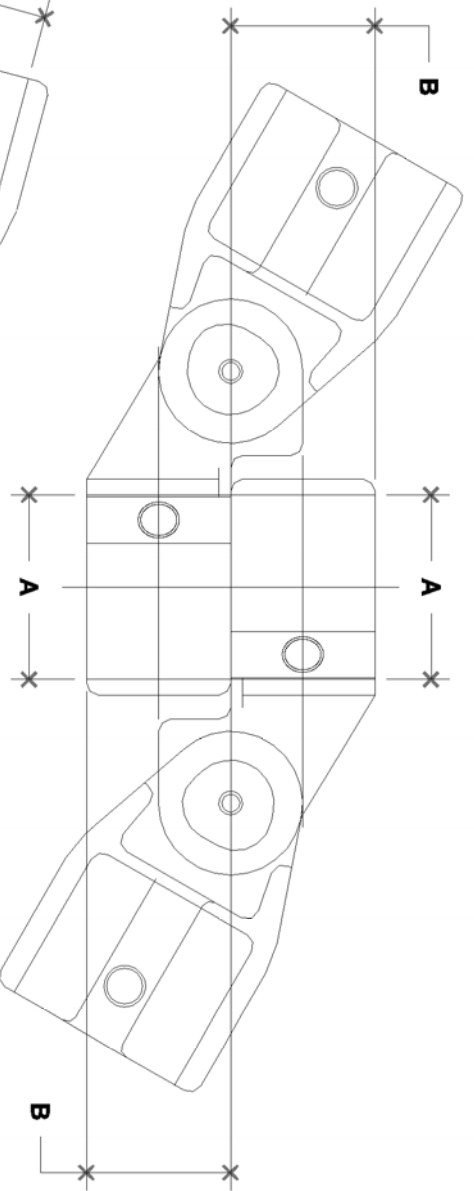

NOTE: DIMENSIONS LOCATED IN BOXES ARE COMMON
SETBACK DIMENSIONS FOR EACH FITTING

#31 2-Dimensional Adjustable Cross

SCALE: HALF

ENGLISH UNITS (Inches)							
PIPE SIZE	A	B	C	D	E	F	G
1 1/2"	1.93	1.38	2.25	1.11	1.73		

METRIC UNITS (mm)							
PIPE SIZE	A	B	C	D	E	F	G
1 1/2"	49	35	57	28	44		