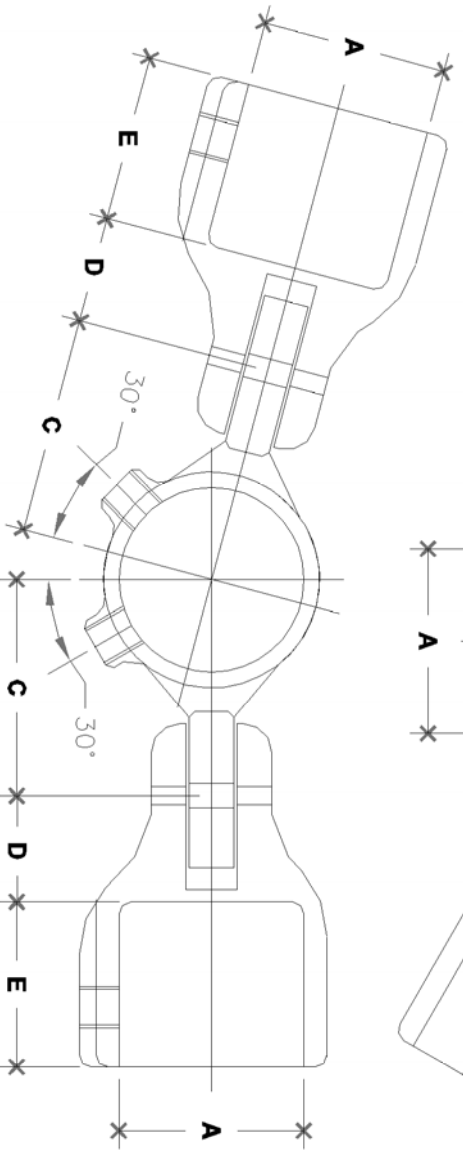

NOTE: DIMENSIONS LOCATED IN BOXES ARE COMMON
SETBACK DIMENSIONS FOR EACH FITTING

#31 2-Dimensional Adjustable Cross

SCALE: HALF

ENGLISH UNITS (Inches)							
PIPE SIZE	A	B	C	D	E	F	G
1 1/2"	1.93	1.38	2.25	1.11	1.73		

METRIC UNITS (mm)							
PIPE SIZE	A	B	C	D	E	F	G
1 1/2"	49	35	57	28	44		