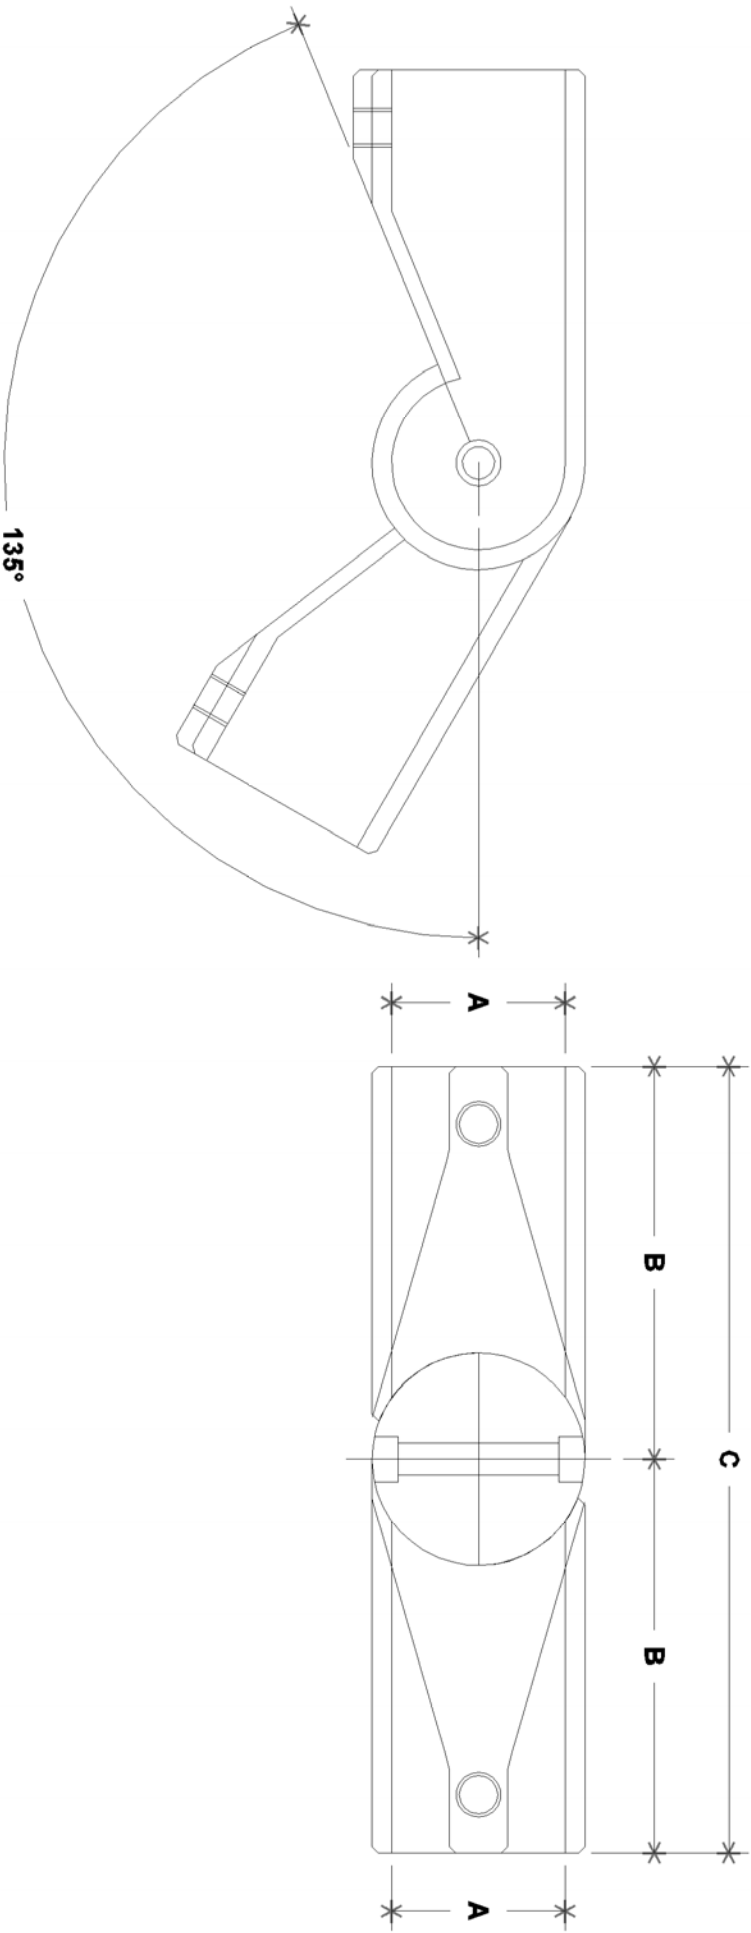

NOTE: DIMENSIONS LOCATED IN BOXES ARE COMMON
SETBACK DIMENSIONS FOR EACH FITTING

#3AE Adjustable Elbow

SCALE: HALF

ENGLISH UNITS (Inches)							
PIPE SIZE	A	B	C	D	E	F	G
1 1/2"	1.93	4.50	9.00				
1 1/4"	1.68	3.81	7.63				

METRIC UNITS (mm)							
PIPE SIZE	A	B	C	D	E	F	G
1 1/2"	49	114	229				
1 1/4"	43	97	194				