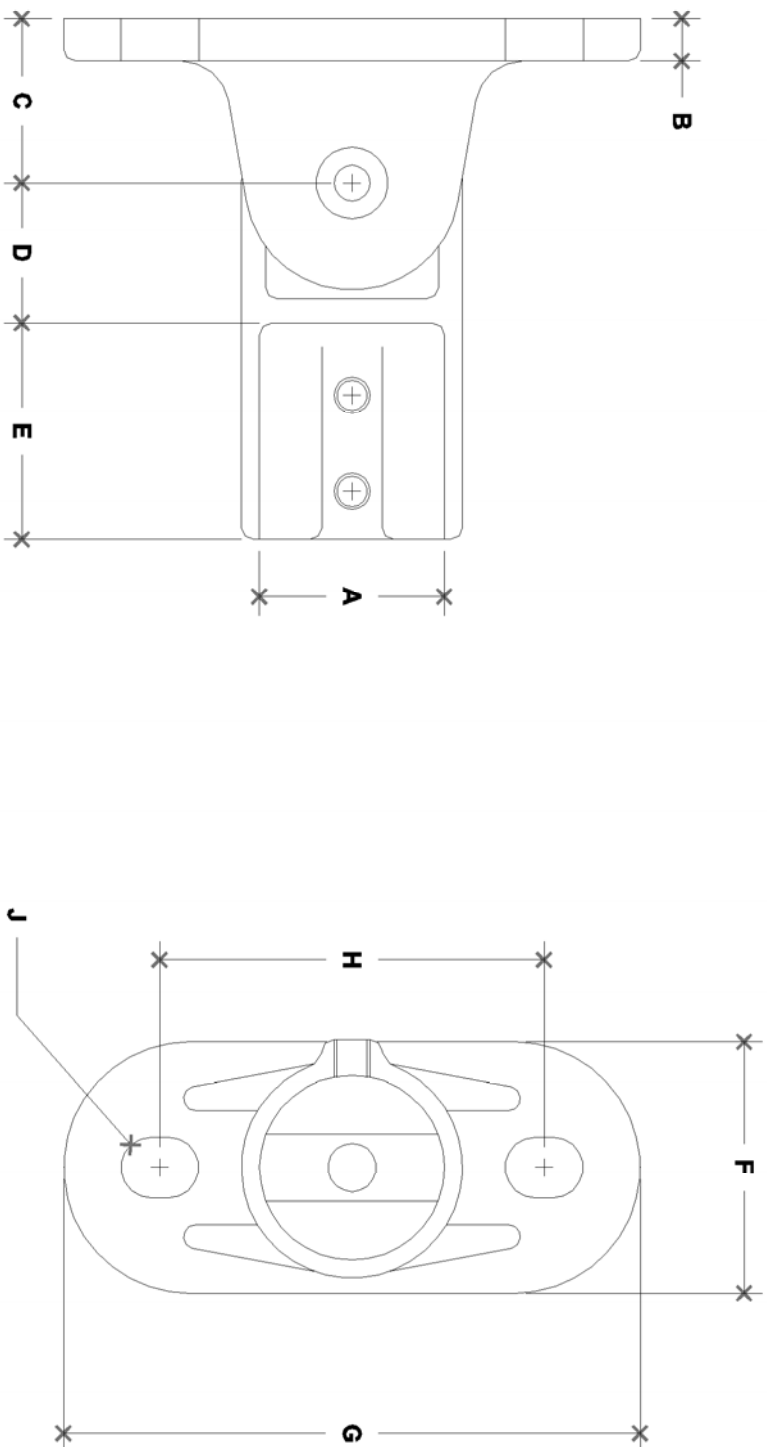

NOTE: DIMENSIONS LOCATED IN BOXES ARE COMMON
SETBACK DIMENSIONS FOR EACH FITTING

#46ADJ Adjustable Flange

SCALE: HALF

ENGLISH UNITS (Inches)									
PIPE SIZE	A	B	C	D	E	F	G	H	J
1 1/2"	1.93	0.44	1.69	1.44	2.25	2.63	6.00	4.00	.56X.81

METRIC UNITS (mm)									
PIPE SIZE	A	B	C	D	E	F	G	H	J
1 1/2"	49	11	43	37	57	67	152	102	14X21