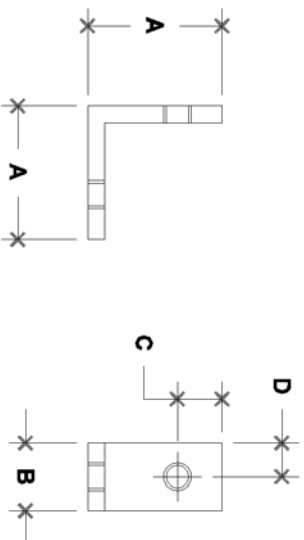

NOTE: DIMENSIONS LOCATED IN BOXES ARE COMMON
SETBACK DIMENSIONS FOR EACH FITTING

#49BTCS Beveled Toe-Board Corner Splice

SCALE: HALF

ENGLISH UNITS (Inches)							
PIPE SIZE	A	B	C	D	E	F	G
1 1/2"	1.50	0.75	0.50	0.38			

METRIC UNITS (mm)							
PIPE SIZE	A	B	C	D	E	F	G
1 1/2"	38	19	13	10			