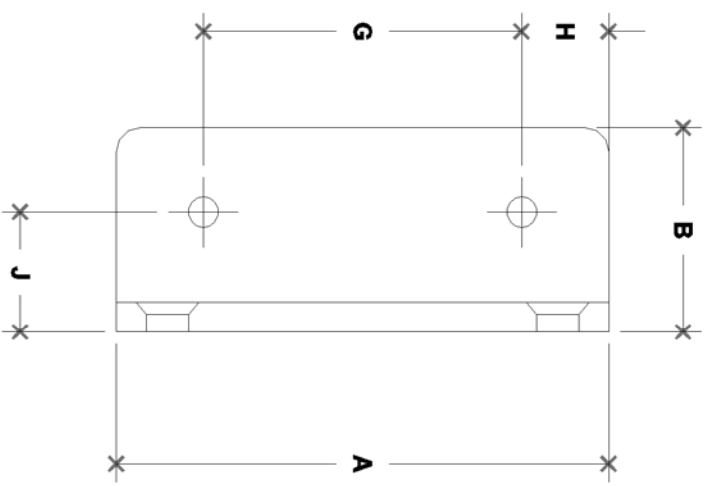

NOTE: DIMENSIONS LOCATED IN BOXES ARE COMMON
SETBACK DIMENSIONS FOR EACH FITTING

#49A Toe-Board Bracket

SCALE: HALF

ENGLISH UNITS (Inches)									
PIPE SIZE	A	B	C	D	E	F	G	H	J
1 1/2"	5.13	2.13	2.94	1.88	4.06	0.53	3.31	0.91	1.25

METRIC UNITS (mm)									
PIPE SIZE	A	B	C	D	E	F	G	H	J
1 1/2"	130	54	75	48	103	14	84	23	32