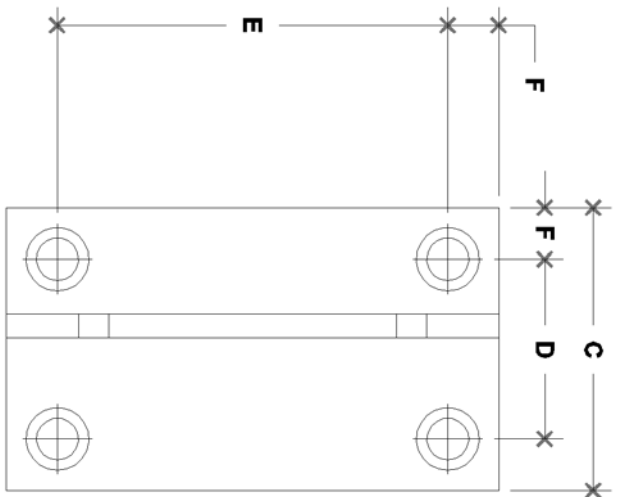

NOTE: DIMENSIONS LOCATED IN BOXES ARE COMMON
SETBACK DIMENSIONS FOR EACH FITTING

#49A Toe-Board Bracket

SCALE: HALF

ENGLISH UNITS (Inches)									
PIPE SIZE	A	B	C	D	E	F	G	H	J
1 1/2"	5.13	2.13	2.94	1.88	4.06	0.53	3.31	0.91	1.25

METRIC UNITS (mm)									
PIPE SIZE	A	B	C	D	E	F	G	H	J
1 1/2"	130	54	75	48	103	14	84	23	32