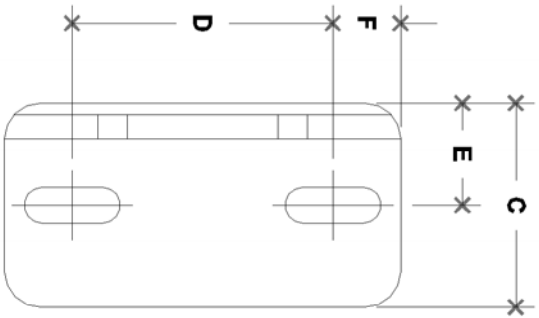

NOTE: DIMENSIONS LOCATED IN BOXES ARE COMMON
 SETBACK DIMENSIONS FOR EACH FITTING

#499B Toe-Board Bracket

SCALE: HALF

ENGLISH UNITS (Inches)									
PIPE SIZE	A	B	C	D	E	F	G	H	J
1 1/2"	4.13	2.13	2.13	2.72	1.06	0.71	1.88	1.13	1.50

METRIC UNITS (mm)									
PIPE SIZE	A	B	C	D	E	F	G	H	J
1 1/2"	105	54	54	68	27	18	48	29	38