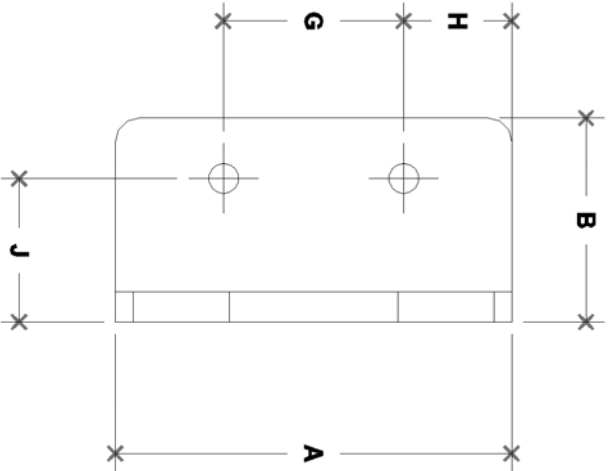

NOTE: DIMENSIONS LOCATED IN BOXES ARE COMMON
 SETBACK DIMENSIONS FOR EACH FITTING

#499B Toe-Board Bracket

SCALE: HALF

ENGLISH UNITS (Inches)									
PIPE SIZE	A	B	C	D	E	F	G	H	J
1 1/2"	4.13	2.13	2.13	2.72	1.06	0.71	1.88	1.13	1.50

METRIC UNITS (mm)									
PIPE SIZE	A	B	C	D	E	F	G	H	J
1 1/2"	105	54	54	68	27	18	48	29	38