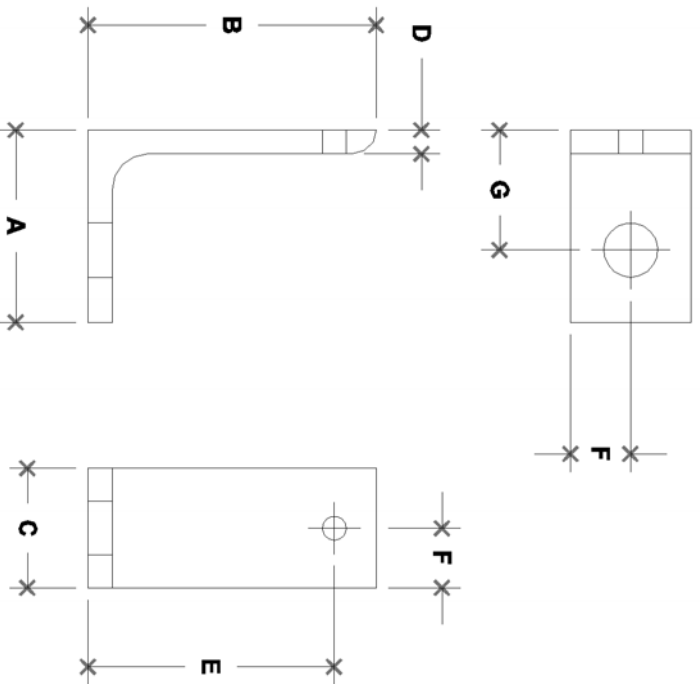

NOTE: DIMENSIONS LOCATED IN BOXES ARE COMMON
SETBACK DIMENSIONS FOR EACH FITTING

#49F Toe-Board Bracket

SCALE: HALF

ENGLISH UNITS (Inches)							
PIPE SIZE	A	B	C	D	E	F	G
1 1/2"	2.00	3.00	1.25	0.25	2.56	0.63	1.25

METRIC UNITS (mm)							
PIPE SIZE	A	B	C	D	E	F	G
1 1/2"	51	76	32	6	65	16	32