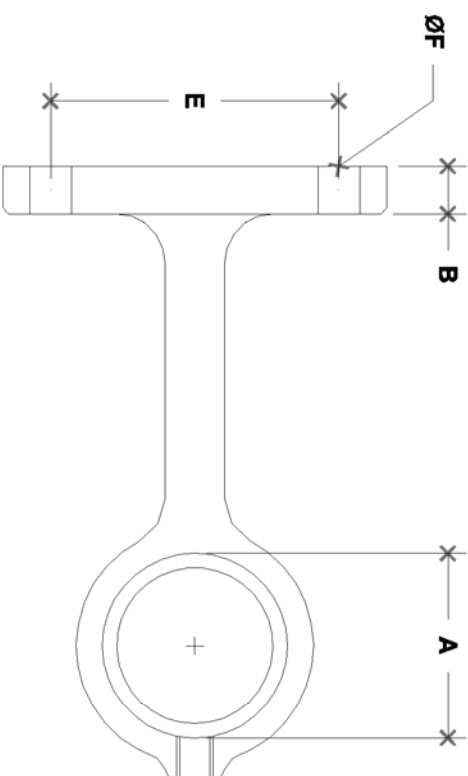

NOTE: DIMENSIONS LOCATED IN BOXES ARE COMMON  
SETBACK DIMENSIONS FOR EACH FITTING

## #54-5 Offset Wall Flange (5")

SCALE: HALF

ENGLISH UNITS (Inches)						
PIPE SIZE	A	B	C	D	E	F
1 1/2"	1.93	0.50	5.00	4.00	3.00	0.44

METRIC UNITS (mm)						
PIPE SIZE	A	B	C	D	E	F
1 1/2"	49	13	127	102	76	12