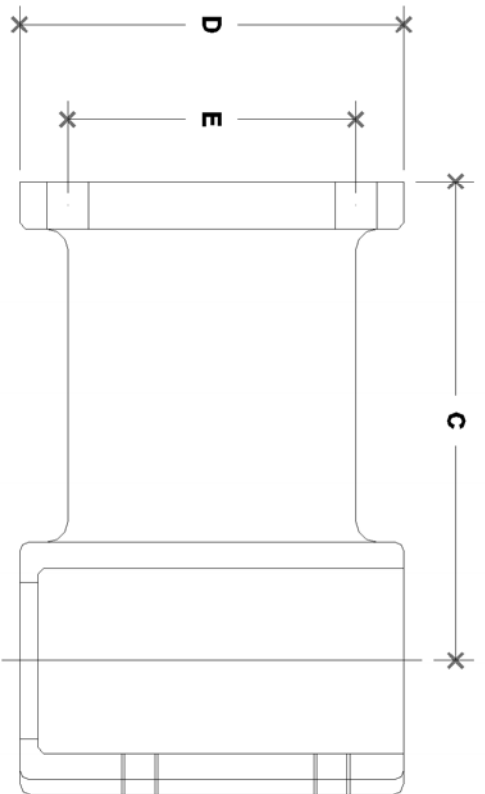

NOTE: DIMENSIONS LOCATED IN BOXES ARE COMMON  
SETBACK DIMENSIONS FOR EACH FITTING

## #54-5 Offset Wall Flange (5")

SCALE: HALF

ENGLISH UNITS (Inches)						
PIPE SIZE	A	B	C	D	E	F
1 1/2"	1.93	0.50	5.00	4.00	3.00	0.44

METRIC UNITS (mm)						
PIPE SIZE	A	B	C	D	E	F
1 1/2"	49	13	127	102	76	12