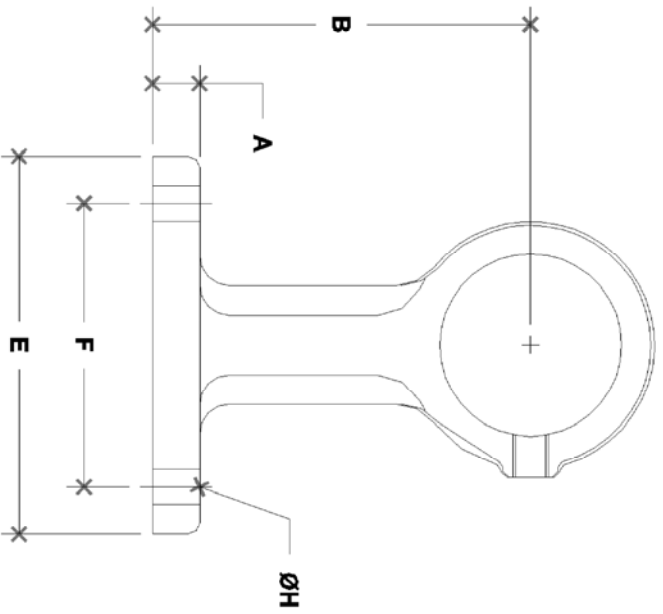

NOTE: DIMENSIONS LOCATED IN BOXES ARE COMMON
 SETBACK DIMENSIONS FOR EACH FITTING

#55-4 Offset Wall Bracket (4")

SCALE: HALF

ENGLISH UNITS (Inches)									
PIPE SIZE	A	B	C	D	E	F	G	H	J
1½"	0.50	4.00	2.00	1.00	4.00	3.00	5.31	0.44	

METRIC UNITS (mm)									
PIPE SIZE	A	B	C	D	E	F	G	H	J
1½"	13	102	51	25	102	76	135	12	