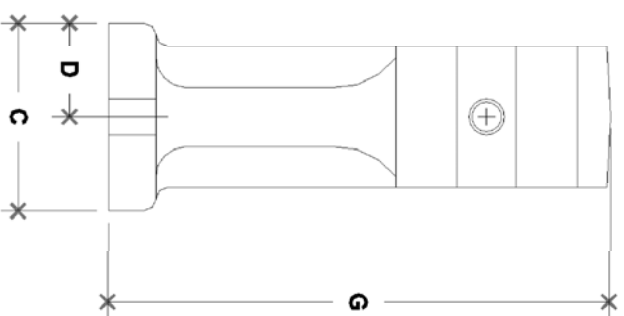

NOTE: DIMENSIONS LOCATED IN BOXES ARE COMMON
 SETBACK DIMENSIONS FOR EACH FITTING

#55-4 Offset Wall Bracket (4")

SCALE: HALF

ENGLISH UNITS (Inches)									
PIPE SIZE	A	B	C	D	E	F	G	H	J
1½"	0.50	4.00	2.00	1.00	4.00	3.00	5.31	0.44	

METRIC UNITS (mm)									
PIPE SIZE	A	B	C	D	E	F	G	H	J
1½"	13	102	51	25	102	76	135	12	