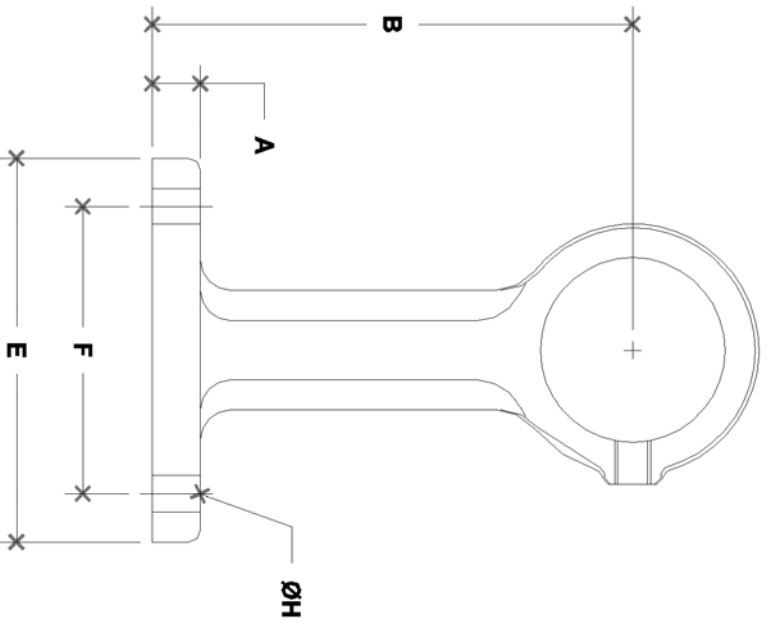

NOTE: DIMENSIONS LOCATED IN BOXES ARE COMMON
SETBACK DIMENSIONS FOR EACH FITTING

#55-5 Offset Wall Bracket (5")

SCALE: HALF

ENGLISH UNITS (Inches)									
PIPE SIZE	A	B	C	D	E	F	G	H	J
1½"	0.50	5.00	2.00	1.00	4.00	3.00	5.31	0.44	

METRIC UNITS (mm)									
PIPE SIZE	A	B	C	D	E	F	G	H	J
1½"	13	127	51	25	102	76	135	12	