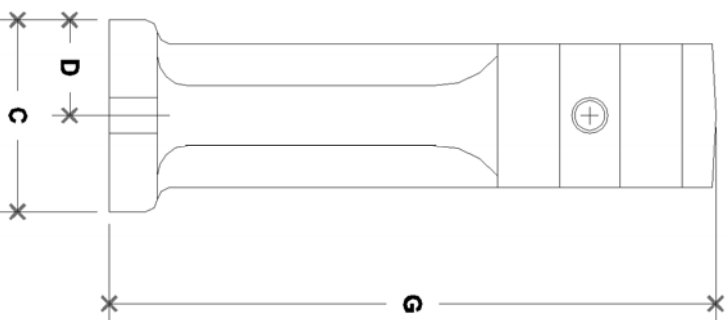

NOTE: DIMENSIONS LOCATED IN BOXES ARE COMMON
SETBACK DIMENSIONS FOR EACH FITTING

#55-5 Offset Wall Bracket (5")

SCALE: HALF

ENGLISH UNITS (Inches)									
PIPE SIZE	A	B	C	D	E	F	G	H	J
1½"	0.50	5.00	2.00	1.00	4.00	3.00	5.31	0.44	

METRIC UNITS (mm)									
PIPE SIZE	A	B	C	D	E	F	G	H	J
1½"	13	127	51	25	102	76	135	12	