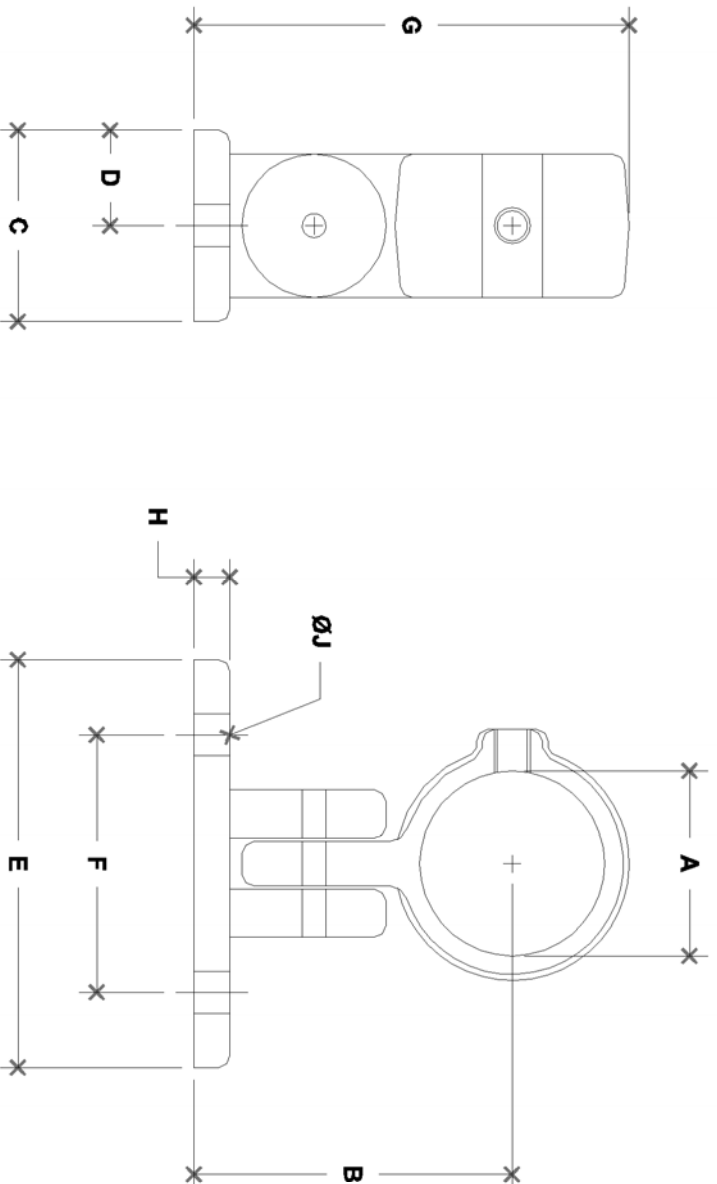

NOTE: DIMENSIONS LOCATED IN BOXES ARE COMMON
SETBACK DIMENSIONS FOR EACH FITTING

#56 Adjustable Wall Bracket

SCALE: HALF

ENGLISH UNITS (Inches)										
PIPE SIZE	A	B	C	D	E	F	G	H	J	
1½"	1.93	3.75	2.00	1.00	4.25	2.69	4.94	0.38	0.44	
1¼"	1.68	3.25	2.00	1.00	4.25	2.69	4.31	0.38	0.44	

METRIC UNITS (mm)										
PIPE SIZE	A	B	C	D	E	F	G	H	J	
1½"	49	95	51	24	108	68	125	10	12	
1¼"	43	83	51	24	108	68	109	10	12	