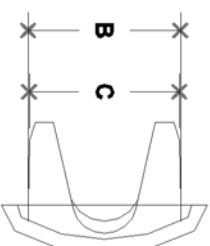

NOTE: DIMENSIONS LOCATED IN BOXES ARE COMMON  
 SETBACK DIMENSIONS FOR EACH FITTING

## #60 Plug Sch.40 (OD Pipe)

SCALE: HALF

ENGLISH UNITS (Inches)

PIPE SIZE	A	B	C	D	E	F	G
2"	2.66	2.08	2.06				
1½"	2.19	1.62	1.60				
1¼"	1.66	1.39	1.37				

METRIC UNITS (mm)

PIPE SIZE	A	B	C	D	E	F	G
2"	68	53	52				
1½"	56	41	40				
1¼"	42	35	34				