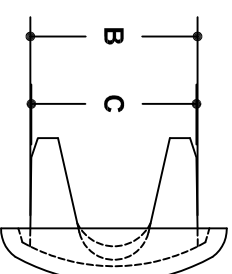

NOTE: DIMENSIONS LOCATED IN BOXES ARE COMMON
 SETBACK DIMENSIONS FOR EACH FITTING

#60 Plug Sch.40 (OD Fitting)

SCALE: HALF

ENGLISH UNITS (Inches)							
PIPE SIZE	A	B	C	D	E	F	G
2"	2.66	2.08	2.06				
1½"	2.19	1.62	1.60				
1¼"	1.66	1.39	1.37				
1"	1.56	1.06	1.04				
¾"	1.31	.90	.88				

METRIC UNITS (mm)							
PIPE SIZE	A	B	C	D	E	F	G
2"	68	53	52				
1½"	56	41	40				
1¼"	42	35	34				
1"	40	27	26				
¾"	33	23	22				