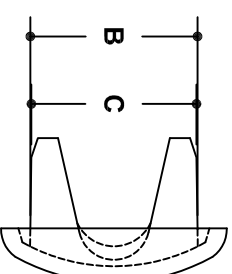

NOTE: DIMENSIONS LOCATED IN BOXES ARE COMMON
 SETBACK DIMENSIONS FOR EACH FITTING

#65 Plug Sch.80 (OD Pipe)

SCALE: HALF

ENGLISH UNITS (Inches)							
PIPE SIZE	A	B	C	D	E	F	G
2"	2.38	2.03	2.00				
1½"	1.90	1.56	1.50				
1¼"	1.66	1.30	1.25				

METRIC UNITS (mm)							
PIPE SIZE	A	B	C	D	E	F	G
2"	60	52	51				
1½"	48	40	38				
1¼"	42	33	32				