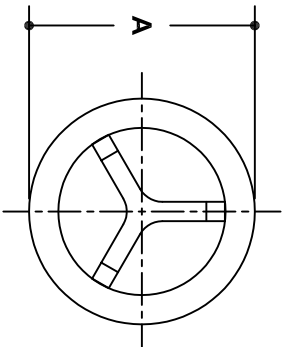

NOTE: DIMENSIONS LOCATED IN BOXES ARE COMMON
 SETBACK DIMENSIONS FOR EACH FITTING

#65 Plug Sch.80 (OD Pipe)

SCALE: HALF

ENGLISH UNITS (Inches)							
PIPE SIZE	A	B	C	D	E	F	G
2"	2.38	2.03	2.00				
1½"	1.90	1.56	1.50				
1¼"	1.66	1.30	1.25				

METRIC UNITS (mm)							
PIPE SIZE	A	B	C	D	E	F	G
2"	60	52	51				
1½"	48	40	38				
1¼"	42	33	32				