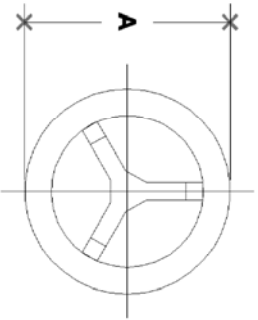

NOTE: DIMENSIONS LOCATED IN BOXES ARE COMMON  
SETBACK DIMENSIONS FOR EACH FITTING

## #65 Plug Sch.80 (OD Pipe)

SCALE: HALF

ENGLISH UNITS (Inches)							
PIPE SIZE	A	B	C	D	E	F	G
2"	2.58	1.78	1.74				
1½"	2.23	1.25	1.23				

METRIC UNITS (mm)							
PIPE SIZE	A	B	C	D	E	F	G
2"	66	45	44				
1½"	57	32	31				