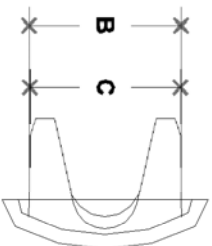

NOTE: DIMENSIONS LOCATED IN BOXES ARE COMMON  
SETBACK DIMENSIONS FOR EACH FITTING

## #65 Plug Sch.80 (OD Pipe)

SCALE: HALF

ENGLISH UNITS (Inches)							
PIPE SIZE	A	B	C	D	E	F	G
2"	2.58	1.78	1.74				
1½"	2.23	1.25	1.23				

METRIC UNITS (mm)							
PIPE SIZE	A	B	C	D	E	F	G
2"	66	45	44				
1½"	57	32	31				