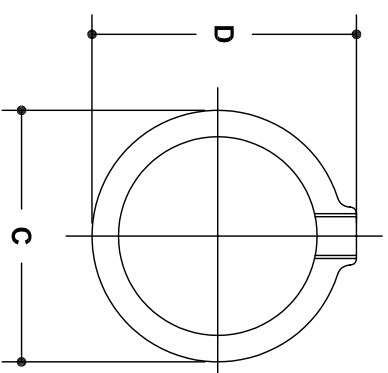

NOTE: DIMENSIONS LOCATED IN BOXES ARE COMMON
 SETBACK DIMENSIONS FOR EACH FITTING

#70 External Coupling

SCALE: HALF

ENGLISH UNITS (Inches)							
PIPE SIZE	A	B	C	D	E	F	G
2"	2.40	4.06	2.97	3.16			
1½"	1.93	3.50	2.44	2.56			
1¼"	1.68	3.50	2.31	2.44			

METRIC UNITS (mm)							
PIPE SIZE	A	B	C	D	E	F	G
2"	61	103	75	80			
1½"	49	89	62	65			
1¼"	43	89	59	62			