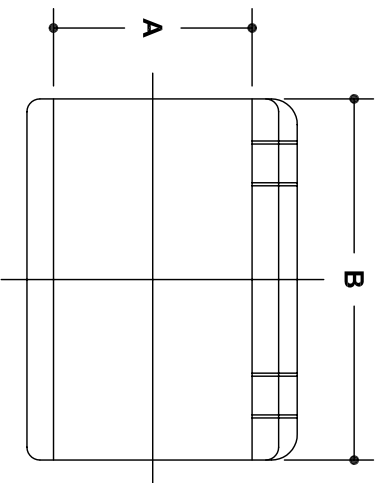

NOTE: DIMENSIONS LOCATED IN BOXES ARE COMMON
 SETBACK DIMENSIONS FOR EACH FITTING

#70 External Coupling

SCALE: HALF

ENGLISH UNITS (Inches)							
PIPE SIZE	A	B	C	D	E	F	G
2"	2.40	4.06	2.97	3.16			
1½"	1.93	3.50	2.44	2.56			
1¼"	1.68	3.50	2.31	2.44			

METRIC UNITS (mm)							
PIPE SIZE	A	B	C	D	E	F	G
2"	61	103	75	80			
1½"	49	89	62	65			
1¼"	43	89	59	62			