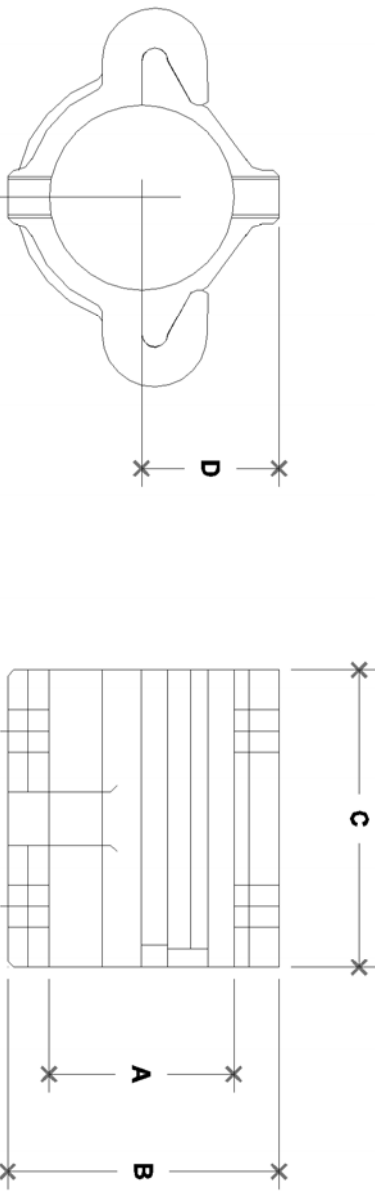

NOTE: DIMENSIONS LOCATED IN BOXES ARE COMMON
 SETBACK DIMENSIONS FOR EACH FITTING

#70S Modular External Coupling

SCALE: HALF

ENGLISH UNITS (Inches)							
PIPE SIZE	A	B	C	D	E	F	G
2"	-	-	-	-	-	-	-
1 1/2"	1.93	3.00	3.10	1.40	-	-	-
1 1/4"	-	-	-	-	-	-	-
1"	-	-	-	-	-	-	-
3/4"	-	-	-	-	-	-	-

METRIC UNITS (mm)							
PIPE SIZE	A	B	C	D	E	F	G
2"	-	-	-	-	-	-	-
1 1/2"	49	76	78	36	-	-	-
1 1/4"	-	-	-	-	-	-	-
1"	-	-	-	-	-	-	-
3/4"	-	-	-	-	-	-	-