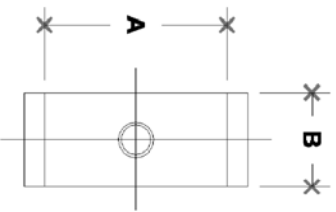

NOTE: DIMENSIONS LOCATED IN BOXES ARE COMMON  
 SETBACK DIMENSIONS FOR EACH FITTING

# #78 Short Collar

SCALE: HALF

ENGLISH UNITS (Inches)							
PIPE SIZE	A	B	C	D	E	F	G
1 1/2"	1.93	1.00	2.40				
1 1/4"	1.68	1.50	2.12				

METRIC UNITS (mm)							
PIPE SIZE	A	B	C	D	E	F	G
1 1/2"	43	38	54				
1 1/4"	49	25	61				