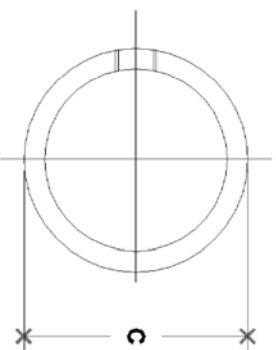

NOTE: DIMENSIONS LOCATED IN BOXES ARE COMMON  
 SETBACK DIMENSIONS FOR EACH FITTING

# #78 Short Collar

SCALE: HALF

ENGLISH UNITS (Inches)							
PIPE SIZE	A	B	C	D	E	F	G
1 1/2"	1.93	1.00	2.40				
1 1/4"	1.68	1.50	2.12				

METRIC UNITS (mm)							
PIPE SIZE	A	B	C	D	E	F	G
1 1/2"	43	38	54				
1 1/4"	49	25	61				