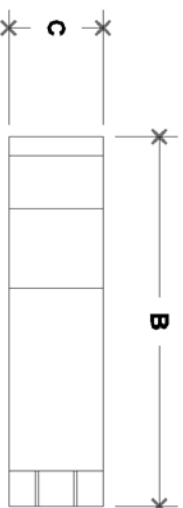

NOTE: DIMENSIONS LOCATED IN BOXES ARE COMMON
 SETBACK DIMENSIONS FOR EACH FITTING

#781 Extruded Gate Hinge Female Body

SCALE: HALF

ENGLISH UNITS (Inches)							
PIPE SIZE	A	B	C	D	E	F	G
2"	-	-	-	-	-	-	-
1½"	1.93	3.91	1.00	2.09	2.57	2.37	

METRIC UNITS (mm)							
PIPE SIZE	A	B	C	D	E	F	G
2"	-	-	-	-	-	-	-
1½"	49	99	25	53	66	60	