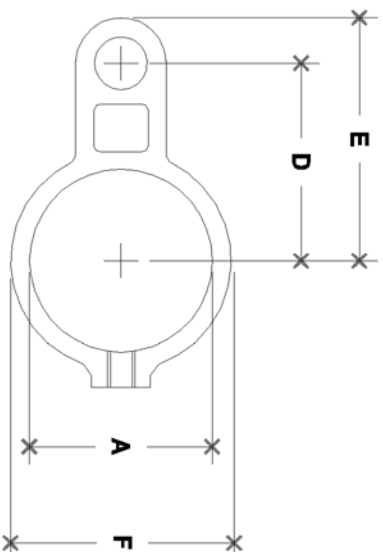

NOTE: DIMENSIONS LOCATED IN BOXES ARE COMMON
 SETBACK DIMENSIONS FOR EACH FITTING

#781 Extruded Gate Hinge Female Body

SCALE: HALF

ENGLISH UNITS (Inches)							
PIPE SIZE	A	B	C	D	E	F	G
2"	-	-	-	-	-	-	-
1½"	1.93	3.91	1.00	2.09	2.57	2.37	

METRIC UNITS (mm)							
PIPE SIZE	A	B	C	D	E	F	G
2"	-	-	-	-	-	-	-
1½"	49	99	25	53	66	60	