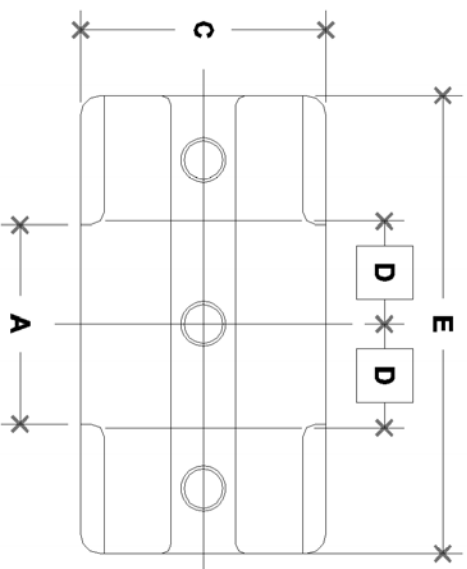

NOTE: DIMENSIONS LOCATED IN BOXES ARE COMMON
 SETBACK DIMENSIONS FOR EACH FITTING

#7E Cross-E

SCALE: HALF

ENGLISH UNITS (Inches)							
PIPE SIZE	A	B	C	D	E	F	G
1 1/2"	1.93	1.16	2.31	1.00	4.44		
1 1/4"	1.68	1.03	2.06	0.88	4.00		

METRIC UNITS (mm)							
PIPE SIZE	A	B	C	D	E	F	G
1 1/2"	49	29	59	25	113		
1 1/4"	43	26	52	22	102		