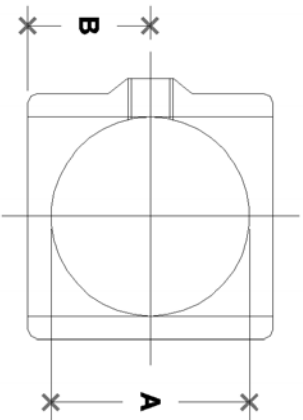

NOTE: DIMENSIONS LOCATED IN BOXES ARE COMMON
 SETBACK DIMENSIONS FOR EACH FITTING

#7E Cross-E

SCALE: HALF

ENGLISH UNITS (Inches)							
PIPE SIZE	A	B	C	D	E	F	G
1 1/2"	1.93	1.16	2.31	1.00	4.44		
1 1/4"	1.68	1.03	2.06	0.88	4.00		

METRIC UNITS (mm)							
PIPE SIZE	A	B	C	D	E	F	G
1 1/2"	49	29	59	25	113		
1 1/4"	43	26	52	22	102		