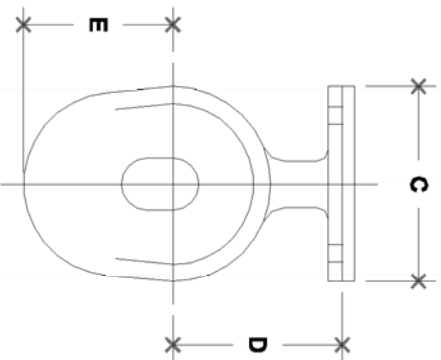

NOTE: DIMENSIONS LOCATED IN BOXES ARE COMMON
 SETBACK DIMENSIONS FOR EACH FITTING

#82 Handrail Bracket

SCALE: HALF

ENGLISH UNITS (Inches)

PIPE SIZE	A	B	C	D	E	F	G
1 1/2"	2.97	4.13	2.13	1.69	1.63		
1 1/4"	2.97	4.13	2.13	1.69	1.63		

METRIC UNITS (mm)

PIPE SIZE	A	B	C	D	E	F	G
1 1/2"	75	105	54	43	41		
1 1/4"	75	105	54	43	41		