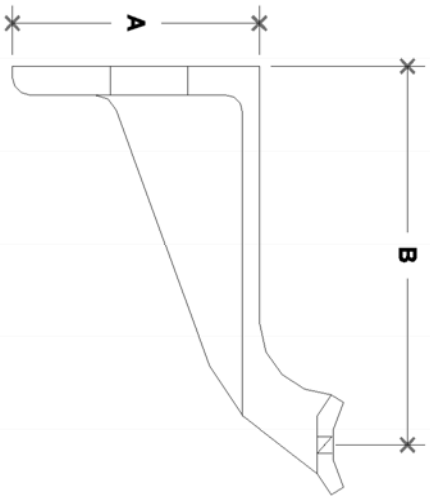

NOTE: DIMENSIONS LOCATED IN BOXES ARE COMMON
 SETBACK DIMENSIONS FOR EACH FITTING

#82 Handrail Bracket

SCALE: HALF

ENGLISH UNITS (Inches)

PIPE SIZE	A	B	C	D	E	F	G
1 1/2"	2.97	4.13	2.13	1.69	1.63		
1 1/4"	2.97	4.13	2.13	1.69	1.63		

METRIC UNITS (mm)

PIPE SIZE	A	B	C	D	E	F	G
1 1/2"	75	105	54	43	41		
1 1/4"	75	105	54	43	41		