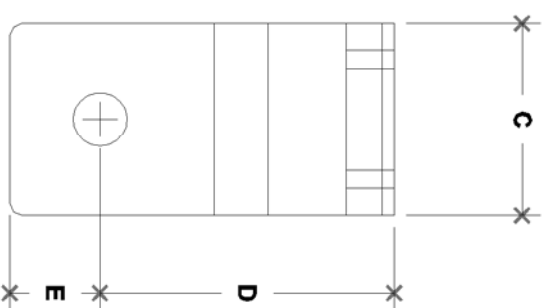

NOTE: DIMENSIONS LOCATED IN BOXES ARE COMMON
 SETBACK DIMENSIONS FOR EACH FITTING

#82A Handrail Bracket

SCALE: HALF

ENGLISH UNITS (Inches)						
PIPE SIZE	A	B	C	D	E	F
1 1/2"	2.69	3.00	2.00	3.06	0.94	
1 1/4"	2.69	3.00	2.00	3.06	0.94	

METRIC UNITS (mm)						
PIPE SIZE	A	B	C	D	E	F
1 1/2"	68	76	51	69	73	
1 1/4"	68	76	51	69	73	