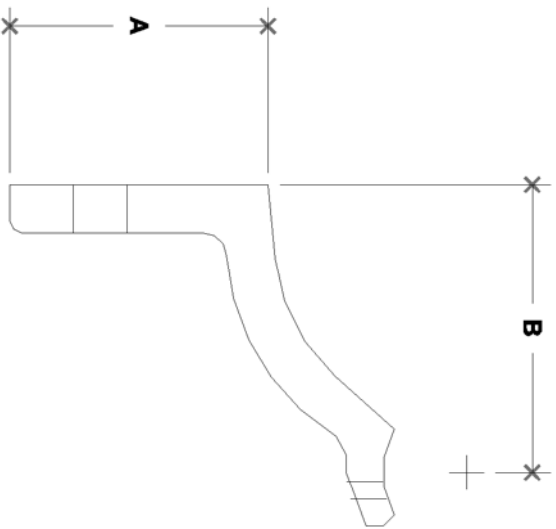

NOTE: DIMENSIONS LOCATED IN BOXES ARE COMMON
 SETBACK DIMENSIONS FOR EACH FITTING

#82A Handrail Bracket

SCALE: HALF

ENGLISH UNITS (Inches)						
PIPE SIZE	A	B	C	D	E	F
1 1/2"	2.69	3.00	2.00	3.06	0.94	
1 1/4"	2.69	3.00	2.00	3.06	0.94	

METRIC UNITS (mm)						
PIPE SIZE	A	B	C	D	E	F
1 1/2"	68	76	51	69	73	
1 1/4"	68	76	51	69	73	