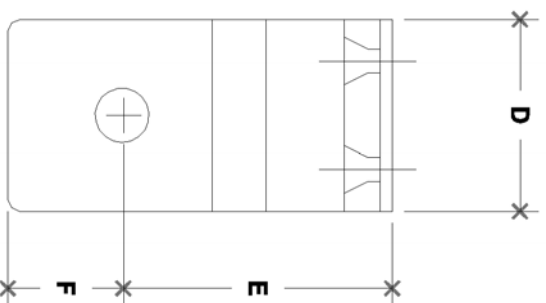

NOTE: DIMENSIONS LOCATED IN BOXES ARE COMMON
SETBACK DIMENSIONS FOR EACH FITTING

#82E Extruded Handrail Bracket

SCALE: HALF

ENGLISH UNITS (Inches)							
PIPE SIZE	A	B	C	D	E	F	G
1 1/2"	2.69	3.00	2.50	2.00	2.80	1.18	-
1 1/4"	2.69	3.00	2.50	2.00	2.80	1.18	-

METRIC UNITS (mm)							
PIPE SIZE	A	B	C	D	E	F	G
1 1/2"	68	76	64	51	71	30	-
1 1/4"	68	76	64	51	71	30	-