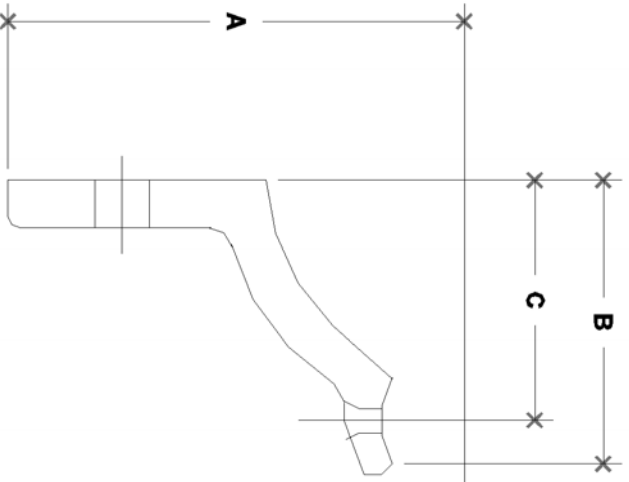

NOTE: DIMENSIONS LOCATED IN BOXES ARE COMMON
SETBACK DIMENSIONS FOR EACH FITTING

#82E Extruded Handrail Bracket

SCALE: HALF

ENGLISH UNITS (Inches)							
PIPE SIZE	A	B	C	D	E	F	G
1 1/2"	2.69	3.00	2.50	2.00	2.80	1.18	-
1 1/4"	2.69	3.00	2.50	2.00	2.80	1.18	-

METRIC UNITS (mm)							
PIPE SIZE	A	B	C	D	E	F	G
1 1/2"	68	76	64	51	71	30	-
1 1/4"	68	76	64	51	71	30	-