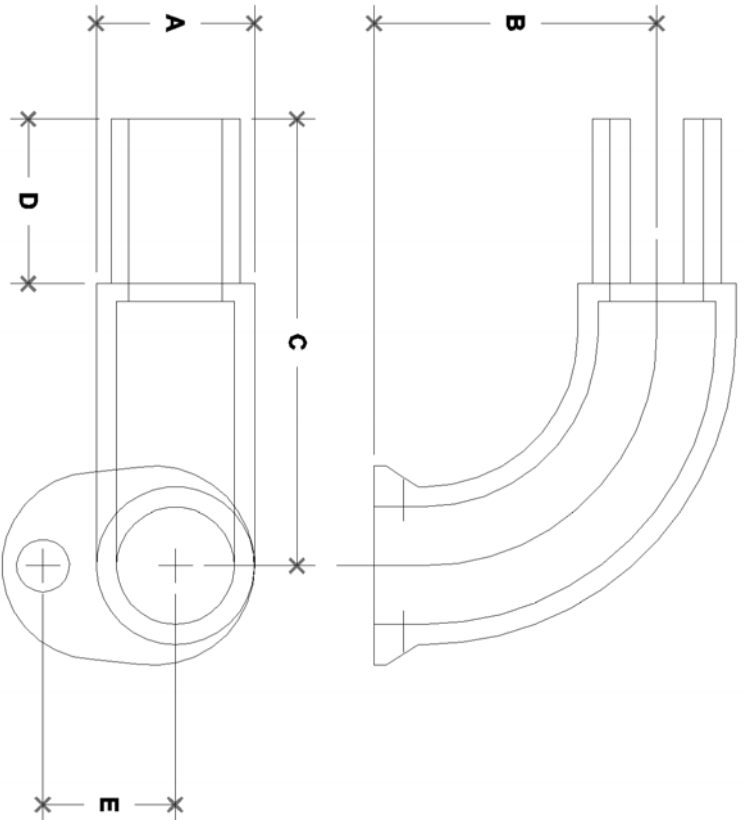

NOTE: DIMENSIONS LOCATED IN BOXES ARE COMMON
 SETBACK DIMENSIONS FOR EACH FITTING

#84L Handrail Return

SCALE: HALF

ENGLISH UNITS (Inches)							
PIPE SIZE	A	B	C	D	E	F	G
1 1/4"	1.68	3.00	4.75	1.75	1.41		

METRIC UNITS (mm)							
PIPE SIZE	A	B	C	D	E	F	G
1 1/4"	43	76	121	45	36		