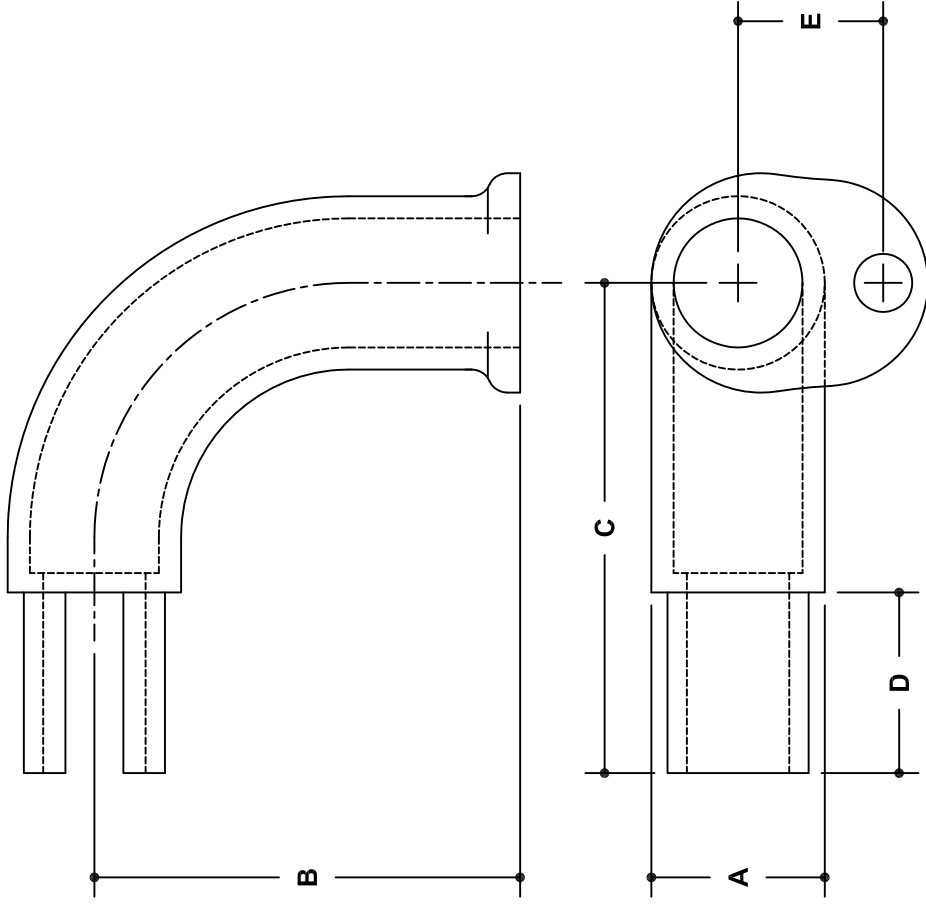

NOTE: DIMENSIONS LOCATED IN BOXES ARE COMMON
SETBACK DIMENSIONS FOR EACH FITTING

#84L Handrail Return

SCALE: HALF

ENGLISH UNITS (Inches)							
PIPE SIZE	A	B	C	D	E	F	G
1/4"	1.68	4.13	4.75	1.75	1.41		

METRIC UNITS (mm)							
PIPE SIZE	A	B	C	D	E	F	G
1/4"	43	105	121	45	36		