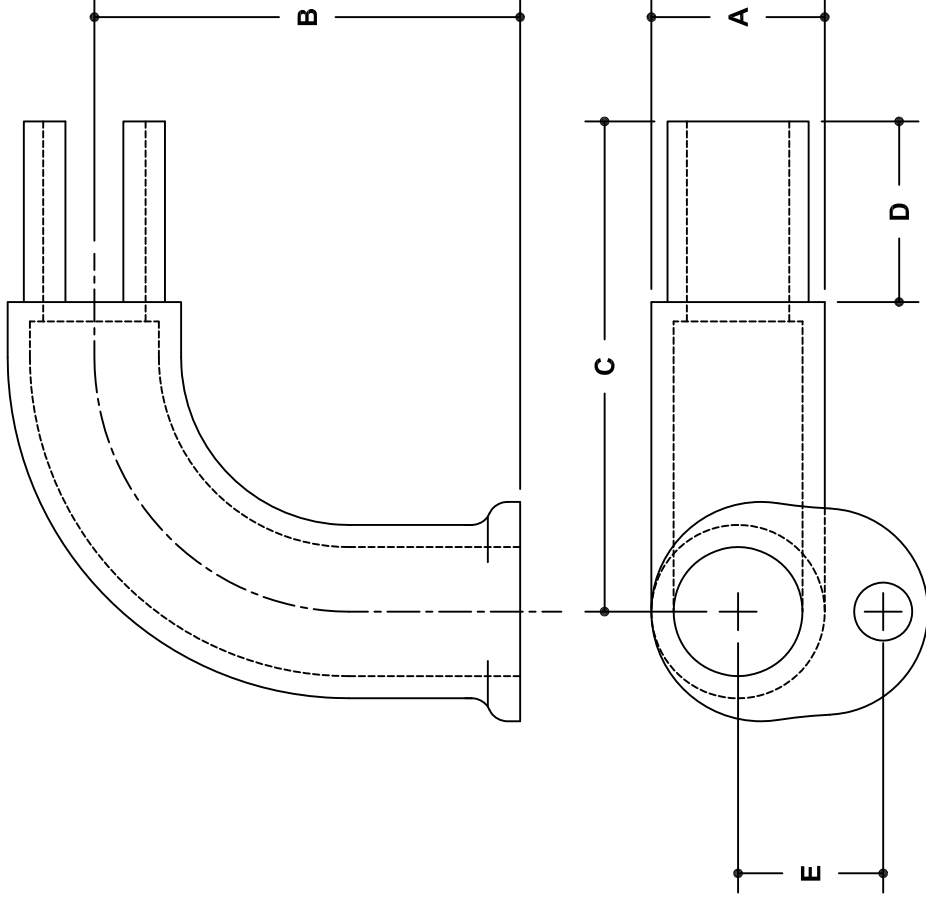

NOTE: DIMENSIONS LOCATED IN BOXES ARE COMMON
 SETBACK DIMENSIONS FOR EACH FITTING

#84R Handrail Return

SCALE: HALF

ENGLISH UNITS (Inches)							
PIPE SIZE	A	B	C	D	E	F	G
1/4"	1.68	4.13	4.75	1.75	1.41		

METRIC UNITS (mm)							
PIPE SIZE	A	B	C	D	E	F	G
1/4"	43	105	121	45	36		