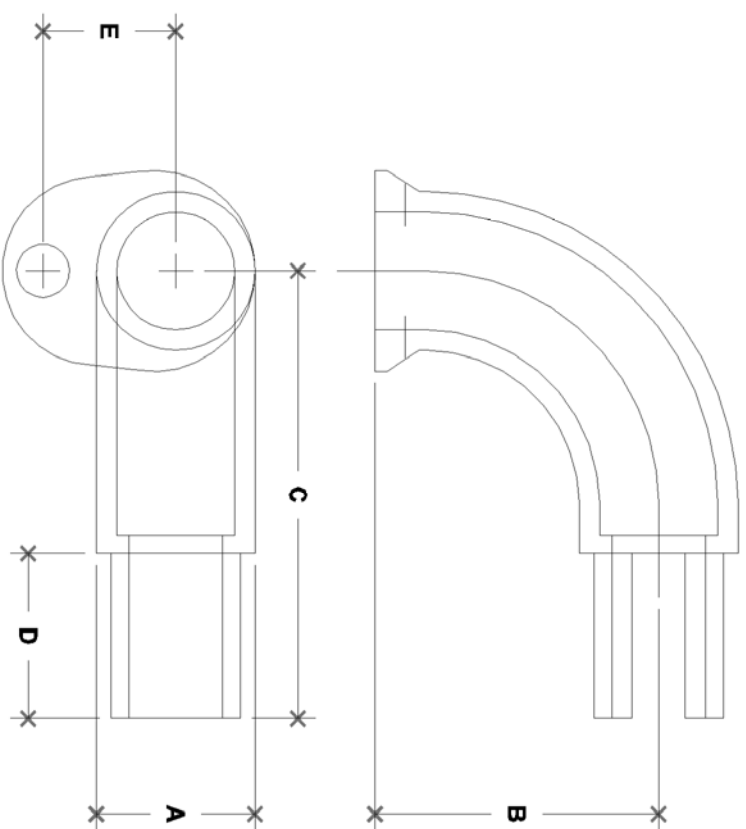

NOTE: DIMENSIONS LOCATED IN BOXES ARE COMMON  
 SETBACK DIMENSIONS FOR EACH FITTING

## #84R Handrail Return

SCALE: HALF

ENGLISH UNITS (Inches)							
PIPE SIZE	A	B	C	D	E	F	G
1 1/4"	1.68	3.00	4.75	1.75	1.41		

METRIC UNITS (mm)							
PIPE SIZE	A	B	C	D	E	F	G
1 1/4"	43	76	121	45	36		