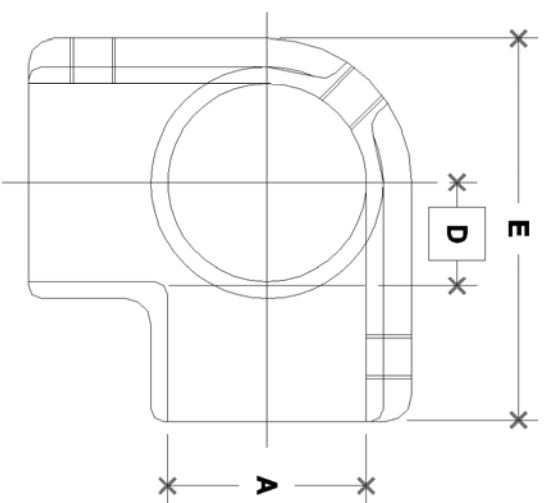

NOTE: DIMENSIONS LOCATED IN BOXES ARE COMMON
SETBACK DIMENSIONS FOR EACH FITTING

#9 Side Outlet Elbow

SCALE: HALF

ENGLISH UNITS (Inches)							
PIPE SIZE	A	B	C	D	E	F	G
2"	2.40	4.44	4.64	1.25	4.64		
1½"	1.93	3.50	3.72	1.00	3.72		
1¼"	1.68	3.06	3.22	0.88	3.22		
1"	1.32	2.66	2.83	0.72	2.83		

METRIC UNITS (mm)							
PIPE SIZE	A	B	C	D	E	F	G
2"	61	113	118	32	118		
1½"	49	89	95	25	95		
1¼"	43	78	82	22	82		
1"	34	68	72	18	72		