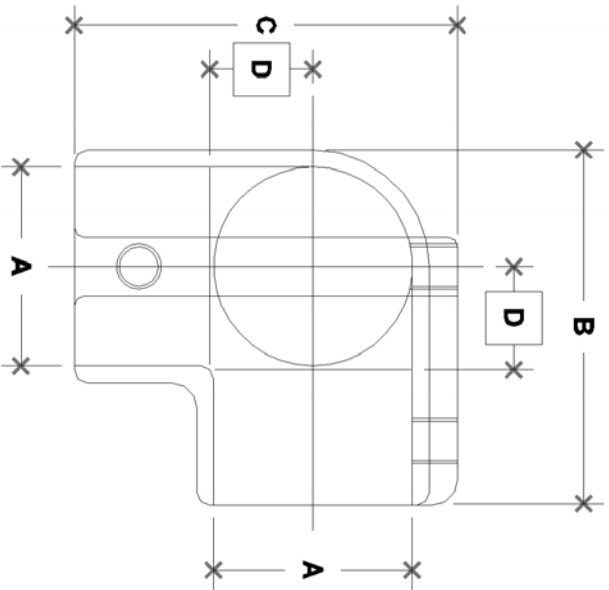

NOTE: DIMENSIONS LOCATED IN BOXES ARE COMMON
SETBACK DIMENSIONS FOR EACH FITTING

#9 Side Outlet Elbow

SCALE: HALF

ENGLISH UNITS (Inches)							
PIPE SIZE	A	B	C	D	E	F	G
2"	2.40	4.44	4.64	1.25	4.64		
1½"	1.93	3.50	3.72	1.00	3.72		
1¼"	1.68	3.06	3.22	0.88	3.22		
1"	1.32	2.66	2.83	0.72	2.83		

METRIC UNITS (mm)							
PIPE SIZE	A	B	C	D	E	F	G
2"	61	113	118	32	118		
1½"	49	89	95	25	95		
1¼"	43	78	82	22	82		
1"	34	68	72	18	72		