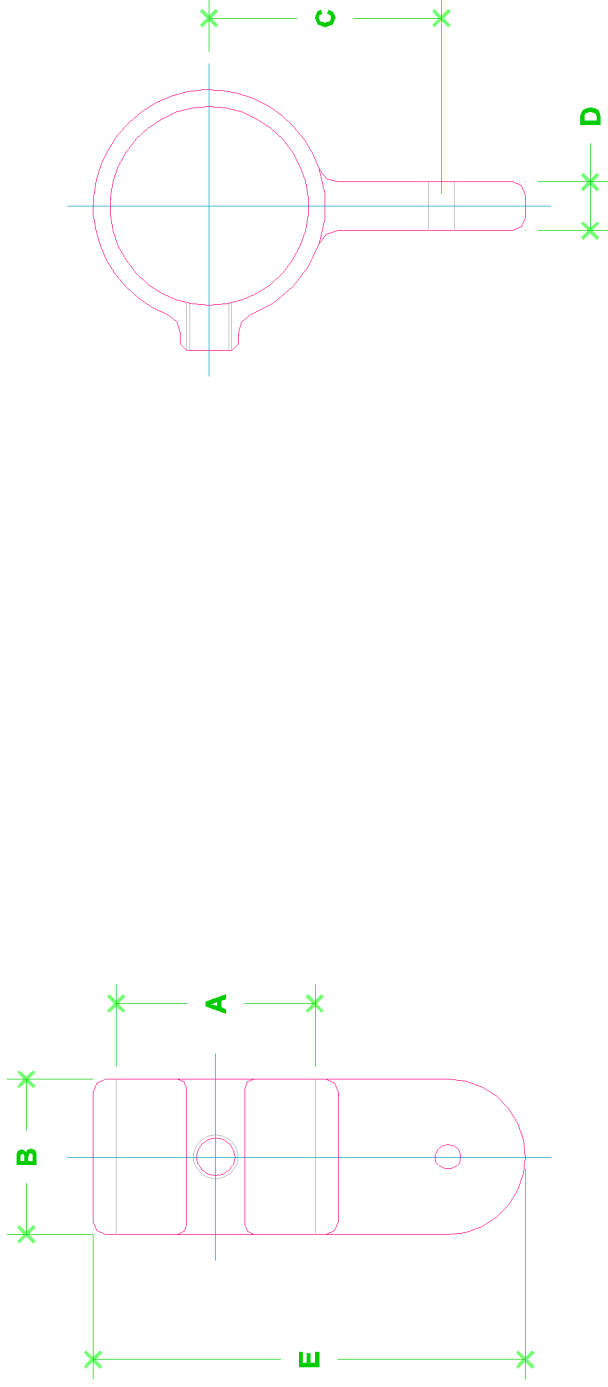

NOTE: DIMENSIONS LOCATED IN BOXES ARE COMMON
SETBACK DIMENSIONS FOR EACH FITTING

#17EM Adjustable Elbow or Tee Male Body

SCALE: HALF

PIPE SIZE	ENGLISH UNITS (Inches)						
	A	B	C	D	E	F	G
1 1/2"	1.93	1.50	2.25	0.47	4.19		
1 1/4"	1.68	1.50	2.06	0.47	3.89		

PIPE SIZE	METRIC UNITS (mm)						
	A	B	C	D	E	F	G
1 1/2"	49	38	57	12	106		
1 1/4"	43	38	52	12	99		