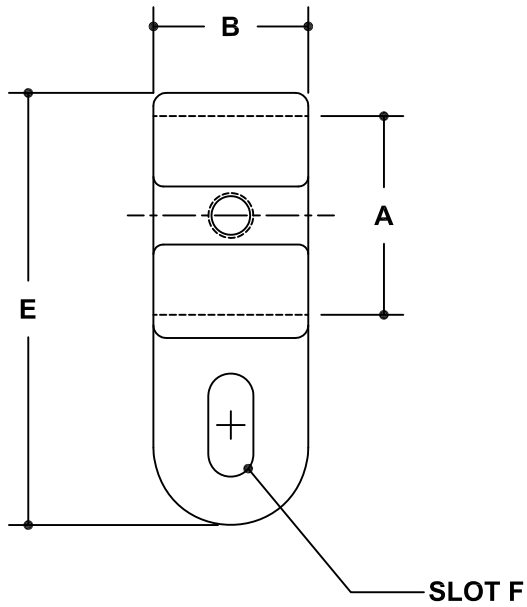

NOTE: DIMENSIONS LOCATED IN BOXES ARE COMMON  
SETBACK DIMENSIONS FOR EACH FITTING

## #17EMO Adjustable Elbow or Tee Male Body/Oval Slot

SCALE: HALF

ENGLISH UNITS (Inches)							
PIPE SIZE	A	B	C	D	E	F	G
1½"	1.93	1.50	2.00	0.47	4.19	.43x1	

METRIC UNITS (mm)							
PIPE SIZE	A	B	C	D	E	F	G
1½"	49	38	51	12	106	11x25	