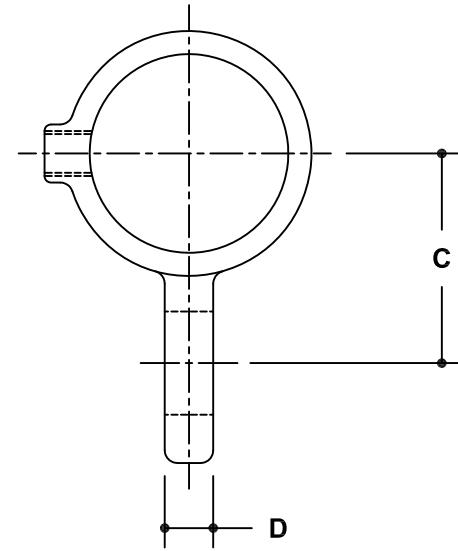

NOTE: DIMENSIONS LOCATED IN BOXES ARE COMMON  
SETBACK DIMENSIONS FOR EACH FITTING

## #17EMO Adjustable Elbow or Tee Male Body/Oval Slot

SCALE: HALF

ENGLISH UNITS (Inches)							
PIPE SIZE	A	B	C	D	E	F	G
1½"	1.93	1.50	2.00	0.47	4.19	.43x1	

METRIC UNITS (mm)							
PIPE SIZE	A	B	C	D	E	F	G
1½"	49	38	51	12	106	11x25	