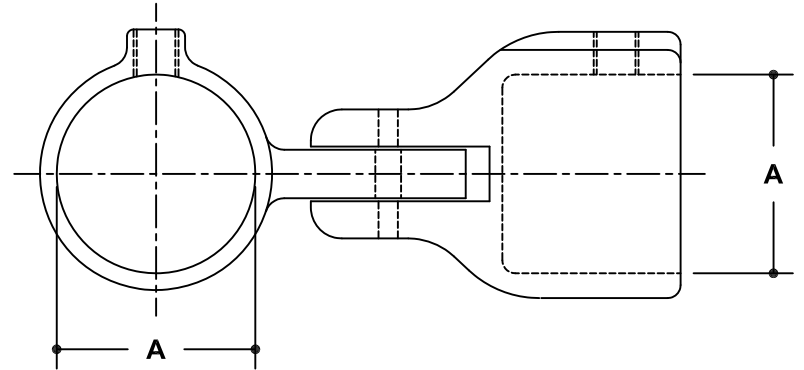

NOTE: DIMENSIONS LOCATED IN BOXES ARE COMMON
SETBACK DIMENSIONS FOR EACH FITTING

#17E Adjustable Elbow or Tee Assembly

SCALE: HALF

ENGLISH UNITS (Inches)							
PIPE SIZE	A	B	C	D	E	F	G
1½"	1.93	1.50	2.25	1.11	1.73		
1¼"	1.68	1.50	2.06	1.13	1.44		
1"	–	–	–	–	–		
¾"	1.07	1.00	1.44	.97	.97		

METRIC UNITS (mm)							
PIPE SIZE	A	B	C	D	E	F	G
1½"	48	38	57	28	44		
1¼"	43	38	42	29	37		
1"	–	–	–	–	–		
¾"	27	25	37	25	25		