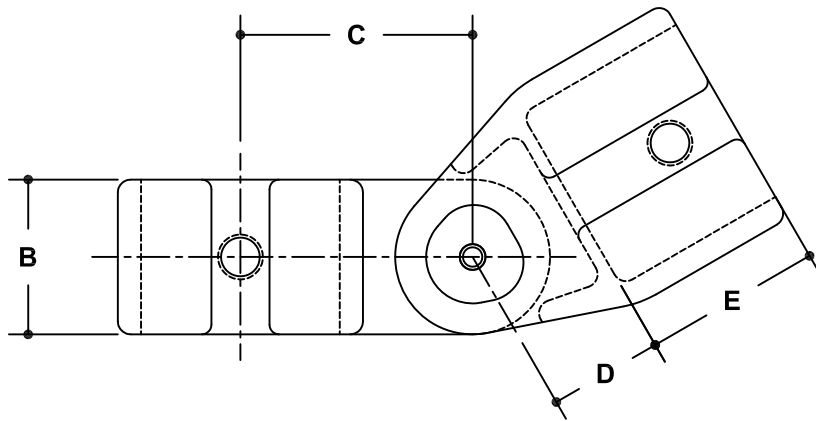

NOTE: DIMENSIONS LOCATED IN BOXES ARE COMMON
SETBACK DIMENSIONS FOR EACH FITTING

#17E Adjustable Elbow or Tee Assembly

SCALE: HALF

ENGLISH UNITS (Inches)							
PIPE SIZE	A	B	C	D	E	F	G
1½"	1.93	1.50	2.25	1.11	1.73		
1¼"	1.68	1.50	2.06	1.13	1.44		
1"	–	–	–	–	–		
¾"	1.07	1.00	1.44	.97	.97		

METRIC UNITS (mm)							
PIPE SIZE	A	B	C	D	E	F	G
1½"	48	38	57	28	44		
1¼"	43	38	42	29	37		
1"	–	–	–	–	–		
¾"	27	25	37	25	25		