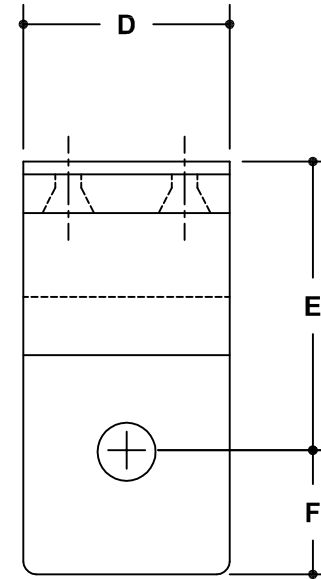

NOTE: DIMENSIONS LOCATED IN BOXES ARE COMMON
SETBACK DIMENSIONS FOR EACH FITTING

#82E Extruded Handrail Bracket

SCALE: HALF

ENGLISH UNITS (Inches)							
PIPE SIZE	A	B	C	D	E	F	G
1½"	4.94	3.00	2.50	2.00	2.80	1.18	2.69
1¼"	4.83	3.00	2.50	2.00	2.80	1.18	2.69

METRIC UNITS (mm)							
PIPE SIZE	A	B	C	D	E	F	G
1½"	125	76	64	51	71	30	68
1¼"	123	76	64	51	71	30	68