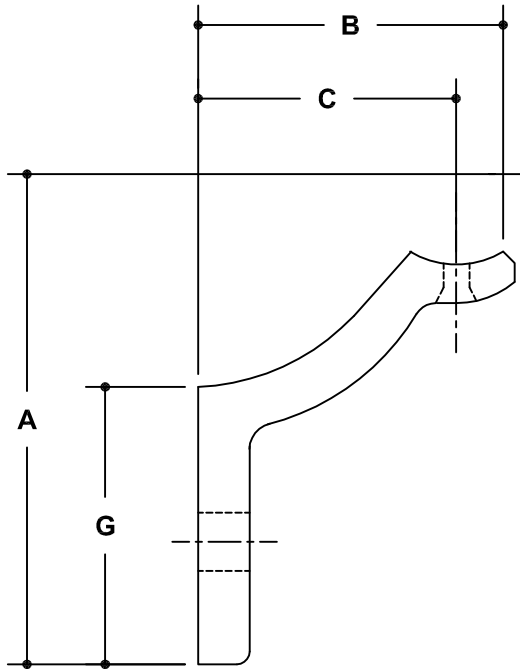

NOTE: DIMENSIONS LOCATED IN BOXES ARE COMMON
SETBACK DIMENSIONS FOR EACH FITTING

#82E Extruded Handrail Bracket

SCALE: HALF

ENGLISH UNITS (Inches)							
PIPE SIZE	A	B	C	D	E	F	G
1½"	4.94	3.00	2.50	2.00	2.80	1.18	2.69
1¼"	4.83	3.00	2.50	2.00	2.80	1.18	2.69

METRIC UNITS (mm)							
PIPE SIZE	A	B	C	D	E	F	G
1½"	125	76	64	51	71	30	68
1¼"	123	76	64	51	71	30	68