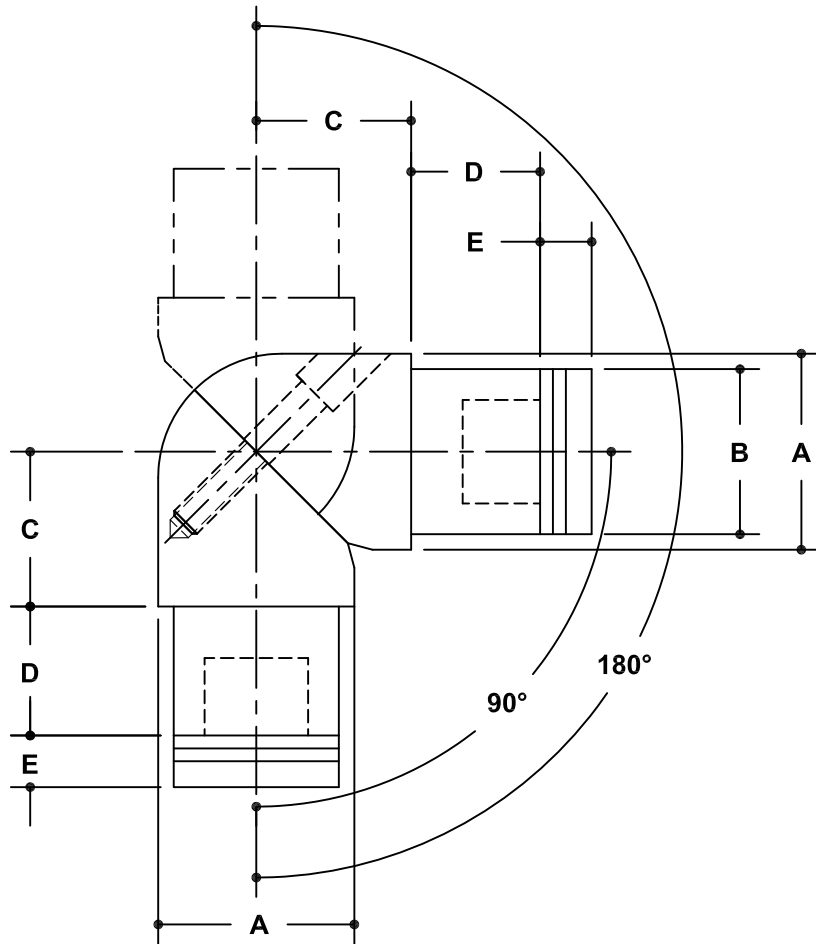

NOTE: DIMENSIONS LOCATED IN BOXES ARE COMMON
SETBACK DIMENSIONS FOR EACH FITTING

#130AE ADJ. ELBOW

SCALE: HALF

ENGLISH UNITS (Inches)							
PIPE SIZE	A	B	C	D	E	F	G
2"							
1½"	1.90	1.60	1.50	1.25	0.50		
1¼"	1.66	1.37	1.13	1.25	-		
1"	1.31	1.04	1.00	0.85	-		
¾"							

METRIC UNITS (mm)							
PIPE SIZE	A	B	C	D	E	F	G
2"							
1½"	48	41	38	32	13		
1¼"	42	35	33	32	-		
1"	33	26	25	22	-		
¾"							