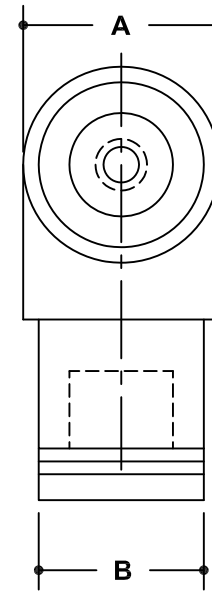

NOTE: DIMENSIONS LOCATED IN BOXES ARE COMMON
SETBACK DIMENSIONS FOR EACH FITTING

#130AE ADJ. ELBOW

SCALE: HALF

ENGLISH UNITS (Inches)							
PIPE SIZE	A	B	C	D	E	F	G
2"							
1½"	1.90	1.60	1.50	1.25	0.50		
1¼"	1.66	1.37	1.13	1.25	-		
1"	1.31	1.04	1.00	0.85	-		
¾"							

METRIC UNITS (mm)							
PIPE SIZE	A	B	C	D	E	F	G
2"							
1½"	48	41	38	32	13		
1¼"	42	35	33	32	-		
1"	33	26	25	22	-		
¾"							