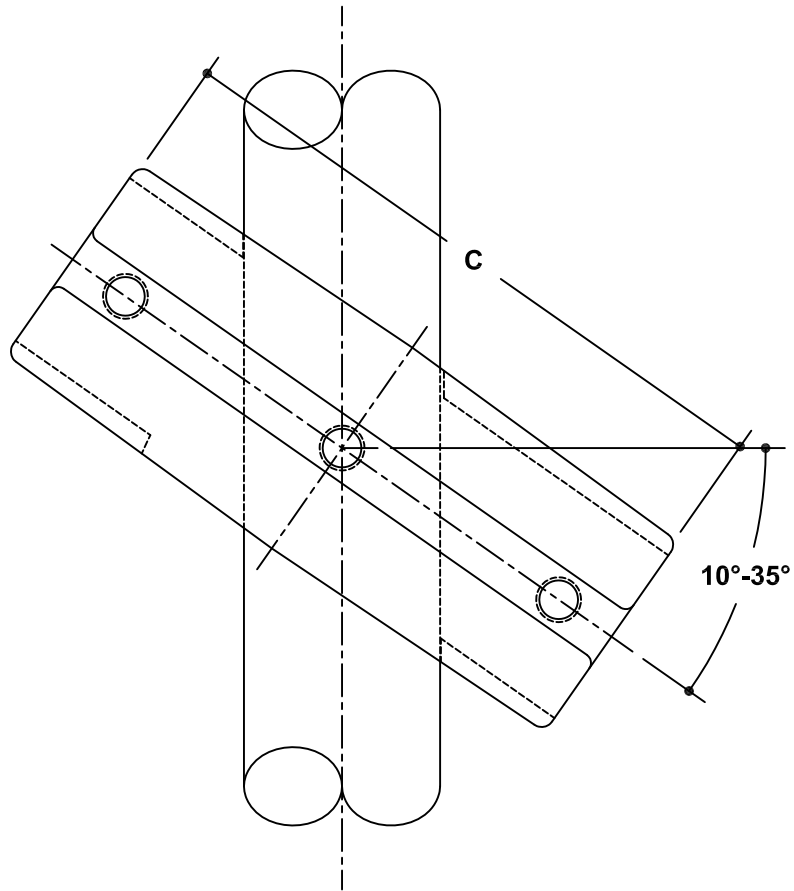

NOTE: DIMENSIONS LOCATED IN BOXES ARE COMMON
SETBACK DIMENSIONS FOR EACH FITTING

#21-35 Adjustable Cross (10-35°)

SCALE: HALF

ENGLISH UNITS (Inches)							
PIPE SIZE	A	B	C	D	E	F	G
1½"	1.93	2.81	6.38				
1¼"	1.68	2.44	5.50				
1"	1.33	2.09	4.81				

METRIC UNITS (mm)							
PIPE SIZE	A	B	C	D	E	F	G
1½"	49	72	162				
1¼"	43	62	140				
1"	34	53	122				