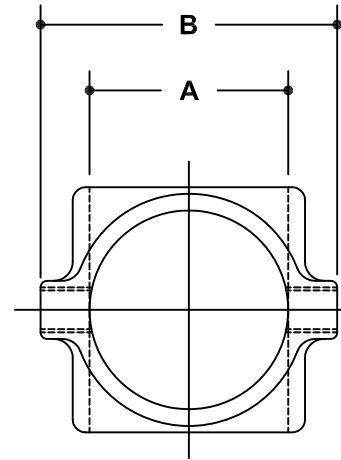

NOTE: DIMENSIONS LOCATED IN BOXES ARE COMMON
SETBACK DIMENSIONS FOR EACH FITTING

#21-35 Adjustable Cross (10-35°)

SCALE: HALF

ENGLISH UNITS (Inches)							
PIPE SIZE	A	B	C	D	E	F	G
1½"	1.93	2.81	6.38				
1¼"	1.68	2.44	5.50				
1"	1.33	2.09	4.81				

METRIC UNITS (mm)							
PIPE SIZE	A	B	C	D	E	F	G
1½"	49	72	162				
1¼"	43	62	140				
1"	34	53	122				